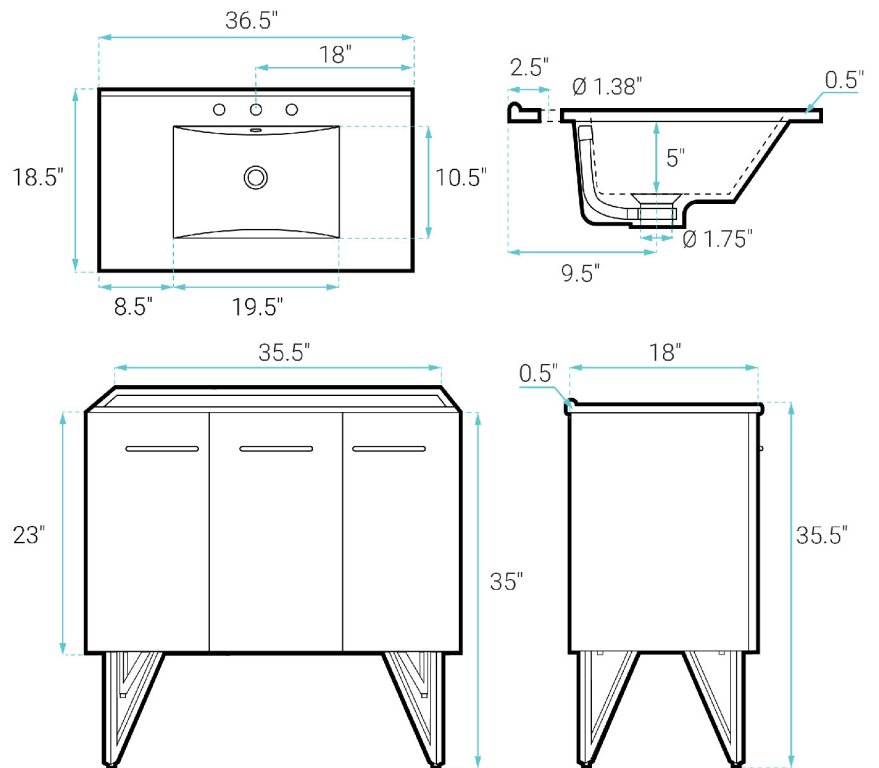

INSTALLATION:

Freestanding, assembly required

COLORS & FINISHES:

- White/Black: SM-BV213
- Black Walnut/Black: SM-BV223
- Grey/Black: SM-BV233

SPECIFICATIONS:

N.W: 98 lb.

W: 36.5" x D: 18.5" x H: 35.5"

Inner Sink: D: 10.5" x W: 19.5" x H: 5"