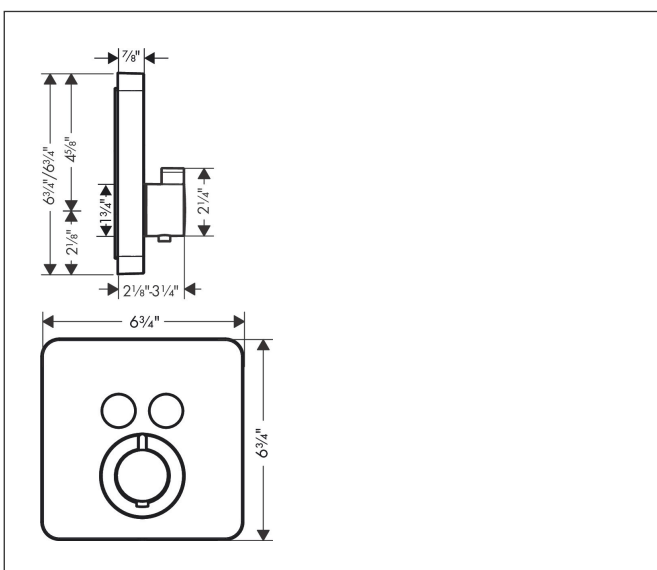

| | |
|-----------|--|
| Brand | AXOR |
| Art. Name | AXOR ShowerSolutions Thermostatic Trim softsquare for 2 Functions |
| Art. Nr. | 36707341 |
| Surface | brushed black chrome |
| Pos. | 1 |

Product Picture

Features

- Select push-button on/off control for 2 outlets
- Outlets may be operated simultaneously
- Flow: 8.0 GPM (30.3 L/Min) / 2.0 GPM (7.6 L/Min)
- Thermostatic cartridge, Start/stop cartridge
- Anti-scald 100° safety stop
- Optimized for water-efficient shower products
- Trim comes with Select buttons: handshower and Rain
- Optional accessory to limit total flow to 2.0 GPM @ 80 psi where required

Drawing

Technology