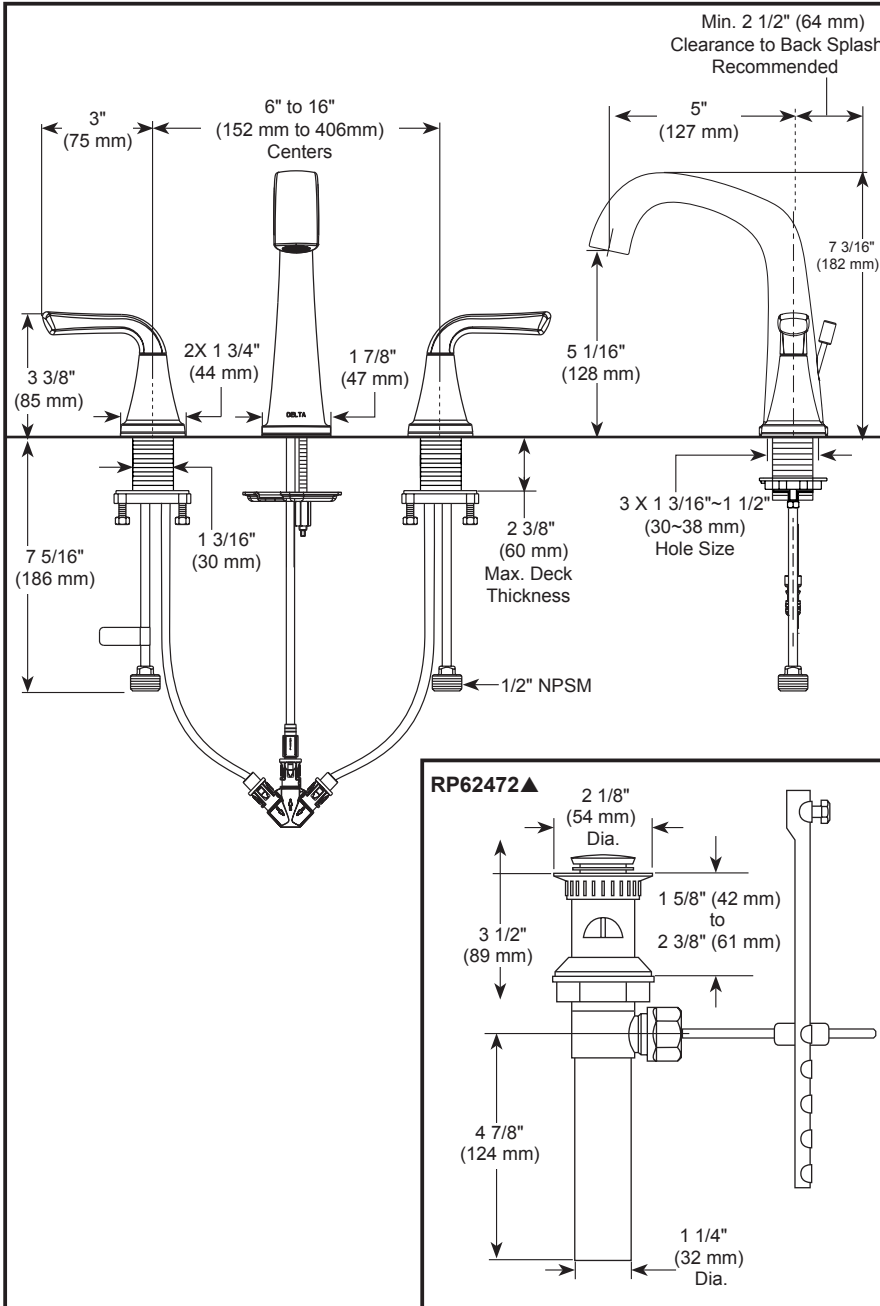

35890LF▲

see what Delta can do™

BATHROOM FAUCET

■ Larkin™ Collection

■ Two Handle Widespread, Deck Mount

STANDARD SPECIFICATIONS:

- Max. flow rate 1.2 gpm @ 60 psi, 4.5 L/min @ 414 kPa
- Three hole mount
- Hot and cold stems are interchangeable
- All operating parts are replaceable from the top
- 1/4 turn handle stops
- 1/2"-14 NPSM adapters
- Control mechanism is a rotating cylinder type with stainless steel plate and 90° rotation, with replaceable non-metallic seats
- Models have drain with plastic pop-up type fitting with plated flange and stopper
- Models have worry-free drain catch provides an extra step of protection by preventing valuables from entering the drain
- Note: Standard mounting deck thickness can be extended by 1" (25mm) with RP10612

COMPLIES WITH:

- ASME A112.18.1 / CSA B125.1
- ASME A112.18.2 / CSA B125.2

Indicates compliance to ICC / ANSI A117.1 - Valve control only

- EPA WaterSense®

▲ Designate proper finish suffix

Delta reserves the right (1) to make changes in specifications and materials, and (2) to change or discontinue models, both without notice or obligation. Dimensions are for reference only. See current full-line price book or www.deltafaucet.com for finish options and product availability.

DSP-L-35890LF Rev. C

Delta Faucet Company

55 E. 111th Street, Indianapolis, IN 46280
350 South Edgeware Road, St. Thomas, ON N5P 4L1
© 2023 Delta Faucet Company