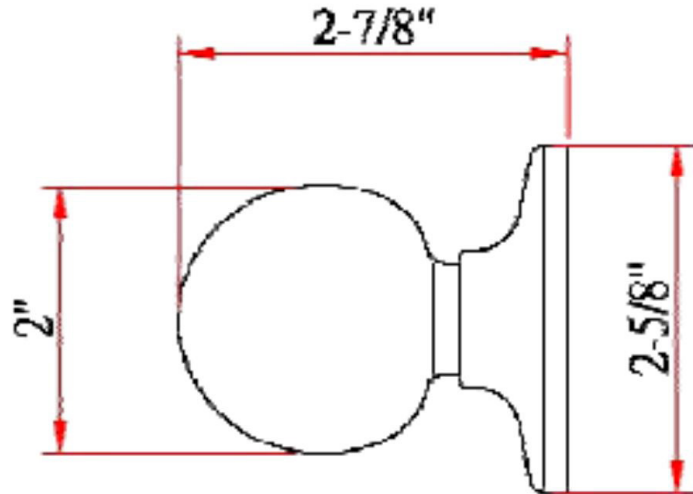

## SPECIFICATIONS

MATERIAL CONSTRUCTION:	Brass	KEYWAY:	N/A
LOCK FUNCTION:	Dummy	REMOVABLE CORE:	No
DEADBOLT FUNCTION:	N/A	LATCH FACEPLATE I:	N/A
EXTERIOR MAX PROJECTION:	2.88"	LATCH BACKSET:	N/A
INTERIOR MAX PROJECTION:	2.88"	LATCH TYPE:	N/A
KNOB VS. LEVER:	Knob	LATCHBOLT THROW DISTANCE:	N/A
KNOB DIMENSIONS:	2" H x 2" W x 2" D	# PINS IN CYLINDER:	N/A
LEVER LENGTH:	N/A	ANTI-BUMP PIN INSTALLED:	N/A
ROSE DIMENSIONS:	2.63" H x 2.63" W x 2.63" D	# KEYS INCLUDED:	N/A
ROSETTE / ESCUTCHEON SHAPE:	Round	SPINDLE TYPE:	Other
CROSS BORE:	2.13"	MOUNTING HARDWARE INCLUDED:	Yes
EDGE BORE:	1"	TOOLS NEEDED FOR INSTALLATION:	Phillips Screwdriver
HANDING:	Reversible	ASSEMBLED WEIGHT:	0.29 lbs.
REKEYABLE?:	No		