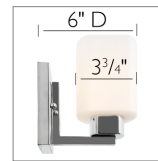

Dove Creek Dimmable I-Light Wall Light with Frosted Glass Polished Chrome

SPECIFICATIONS

MOUNTING:	Wall Mount	ENERGY EFFICIENT:	No
SLOPED CEILING ADAPTABLE:	No	LIGHTING AMPS:	0.5
BULB INCLUDED:	No	VOLTAGE:	120V
WATTS PER BULB:	Maximum 60W Medium Base Bulb		
TOTAL WATTAGE:	60W Maximum		
DIMMABLE:	Yes		
MATERIAL CONSTRUCTION:	Steel		
ASSEMBLED DIMENSIONS:	6 ⁵ / ₈ " H x 5 ¹ / ₂ " L x 6" D		
WEIGHT:	1.8 lbs.		
GLASS/SHADE DIMENSIONS:	4 ¹ / ₂ " H x 5 ¹ / ₂ " L x 3 ³ / ₄ " D		
GLASS/SHADE MATERIAL:	Glass		
GLASS/SHADE TYPE:	Frosted		
GLASS/SHADE COLOR:	White		