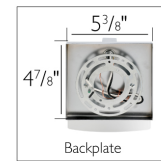

Dove Creek Dimmable I-Light Wall Light with Frosted Glass Polished Chrome

SPECIFICATIONS

MOUNTING:	Wall Mount	ENERGY EFFICIENT:	No
SLOPED CEILING ADAPTABLE:	No	LIGHTING AMPS:	0.5
BULB INCLUDED:	No	VOLTAGE:	120V
WATTS PER BULB:	Maximum 60W Medium Base Bulb		
TOTAL WATTAGE:	60W Maximum		
DIMMABLE:	Yes		
MATERIAL CONSTRUCTION:	Steel		
ASSEMBLED DIMENSIONS:	6 ⁵ / ₈ " H x 5 ¹ / ₂ " L x 6" D		
WEIGHT:	1.8 lbs.		
GLASS/SHADE DIMENSIONS:	4 ¹ / ₂ " H x 5 ¹ / ₂ " L x 3 ³ / ₄ " D		
GLASS/SHADE MATERIAL:	Glass		
GLASS/SHADE TYPE:	Frosted		
GLASS/SHADE COLOR:	White		