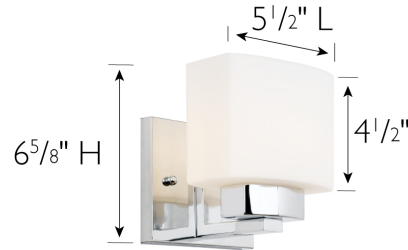

Dove Creek Dimmable I-Light Wall Light with Frosted Glass Polished Chrome

SPECIFICATIONS

MOUNTING:	Wall Mount	ENERGY EFFICIENT:	No
SLOPED CEILING ADAPTABLE:	No	LIGHTING AMPS:	0.5
BULB INCLUDED:	No	VOLTAGE:	120V
WATTS PER BULB:	Maximum 60W Medium Base Bulb		
TOTAL WATTAGE:	60W Maximum		
DIMMABLE:	Yes		
MATERIAL CONSTRUCTION:	Steel		
ASSEMBLED DIMENSIONS:	6 ⁵ / ₈ " H x 5 ¹ / ₂ " L x 6" D		
WEIGHT:	1.8 lbs.		
GLASS/SHADE DIMENSIONS:	4 ¹ / ₂ " H x 5 ¹ / ₂ " L x 3 ³ / ₄ " D		
GLASS/SHADE MATERIAL:	Glass		
GLASS/SHADE TYPE:	Frosted		
GLASS/SHADE COLOR:	White		