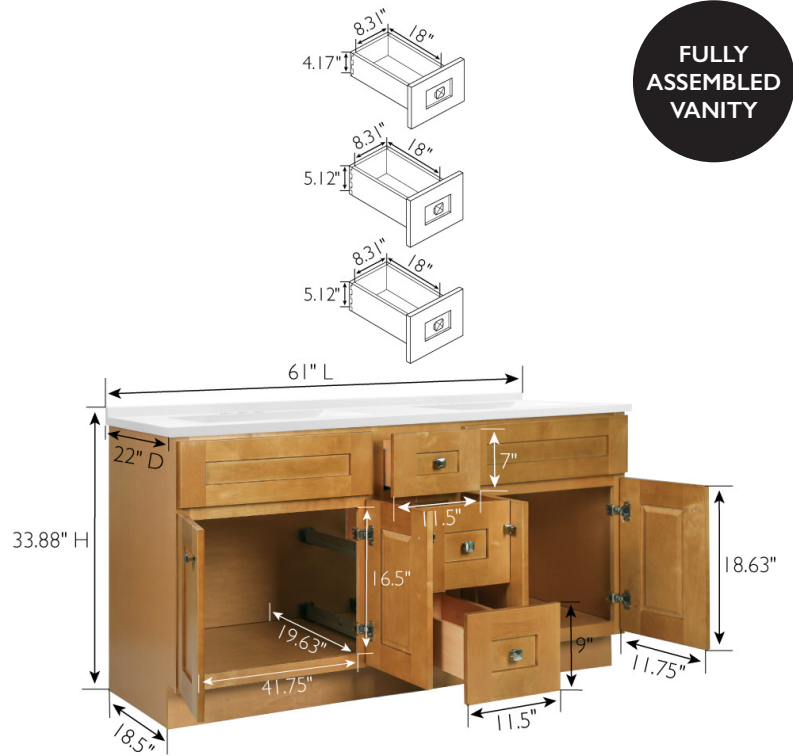

Brookings Shaker 4-Door Vanity with Cultured Marble 4 in. Centerset Solid White Top, Fully Assembled, 61x22, Modern Birch Base

**FULLY
ASSEMBLED
VANITY**

SPECIFICATIONS

MATERIAL CONSTRUCTION:	Wood/Cultured Marble
ASSEMBLY REQUIRED:	No
ASSEMBLED DIMENSIONS:	33.875" H x 61" L x 22" D
ASSEMBLED WEIGHT:	175.48 lbs.
TOOLS NEEDED FOR INSTALLATION:	100% Silicone
CONSTRUCTION TYPE:	Face Frame
HINGE STYLE:	Soft Close
DOOR STYLE:	Shaker
DOOR MATERIAL:	HDF
DRAWER STYLE:	3 Drawers
DRAWER MATERIAL:	Solid Wood
GLIDE STYLE:	Soft Close
FAKE DWR STYLE:	N/A
DWR #1 DIMENSIONS:	4.17" H x 18" L x 8.31" D
DWR #2 DIMENSIONS:	5.12" H x 18" L x 8.31" D
DWR #3 DIMENSIONS:	5.12" H x 18" L x 8.31" D
DWR CONSTRUCTION:	Dove Tail
FACE FRAME MATERIAL:	Solid Wood
SIDES MATERIAL:	Plywood
BOTTOM MATERIAL:	Plywood

TOE KICK INSET WIDTH:	4.5"
BACK PANEL MATERIAL:	Plywood
BACK BRACE MATERIAL:	Solid Wood
FAUCET TYPE:	Lav Centerset
NUMBER OF MOUNTING HOLES:	3
BOWL MATERIAL:	Cultured Marble
BACK SPLASH INCLUDED:	Yes
COLOR:	Solid White
NUMBER OF BOWLS:	1
BOWL DIMENSIONS:	5.4" H x 19.3" W x 12.5" D
BOWL SHAPE:	Rectangle
SINK THICKNESS:	1.18"
MOUNTING TYPE:	Centerset
OVERFLOW HOLE:	Yes
WARRANTY:	1-Year limited warranty
TSCA TITLE IV COMPLIANT:	Yes
LEGAL FOR SALE IN CALIFORNIA:	Yes
PROP 65 HARMFUL MATERIAL:	Formaldehyde