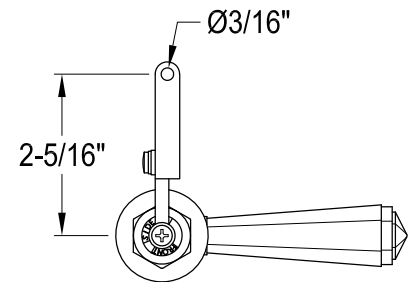

KTHLD0,1,2,3,6,7,8

Universal Front or Side Mount Toilet Tank Lever

Side Mount

Front Mount