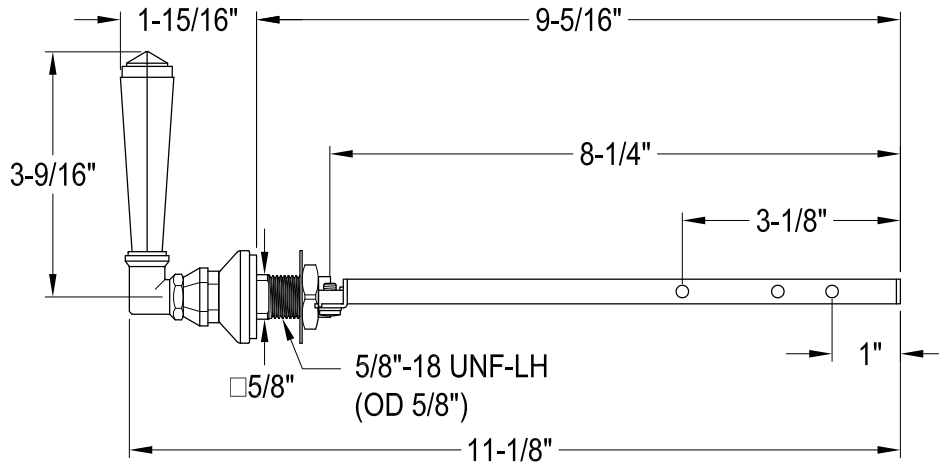

KTHLD0,1,2,3,6,7,8

Universal Front or Side Mount Toilet Tank Lever

Side Mount

Front Mount