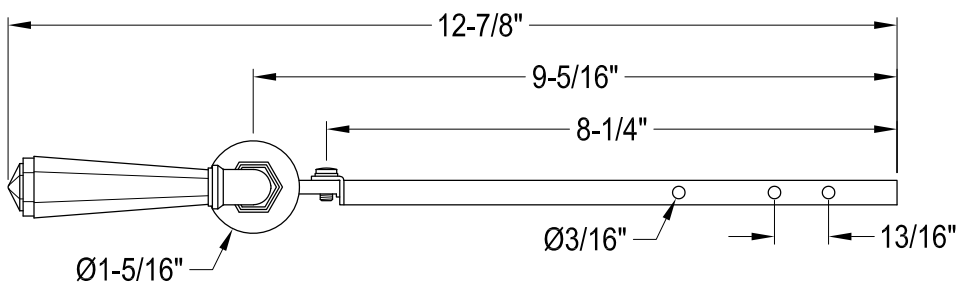

KTHLD0,1,2,3,6,7,8

Universal Front or Side Mount Toilet Tank Lever

Side Mount

Front Mount