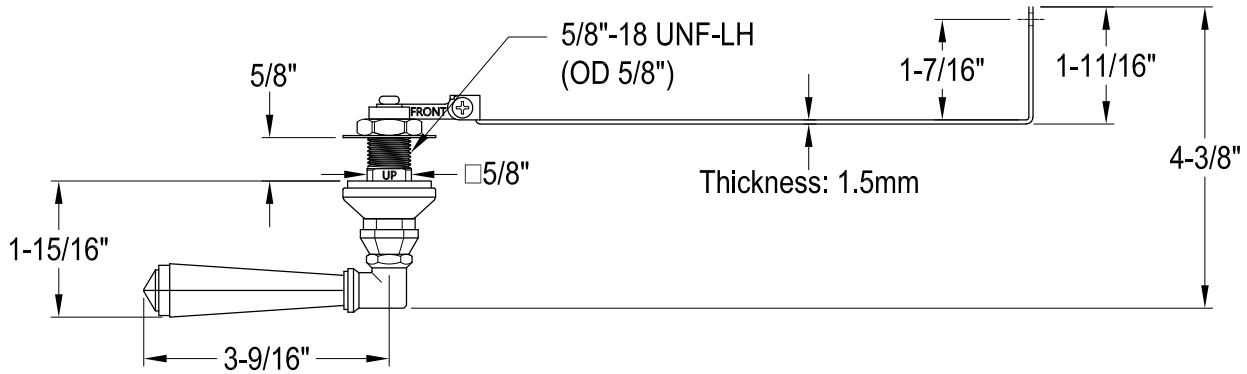

KTHLD0,1,2,3,6,7,8

Universal Front or Side Mount Toilet Tank Lever

Side Mount

Front Mount