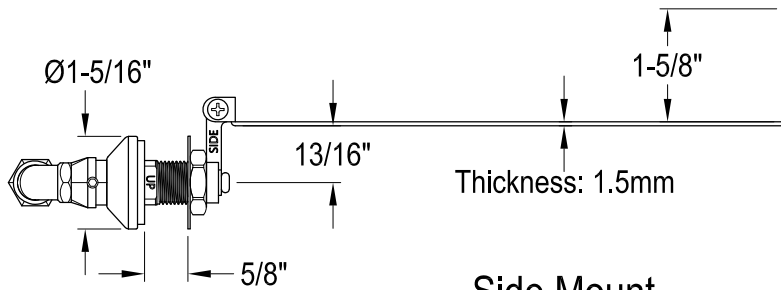

KTHLD0,1,2,3,6,7,8

Universal Front or Side Mount Toilet Tank Lever

Side Mount

Front Mount