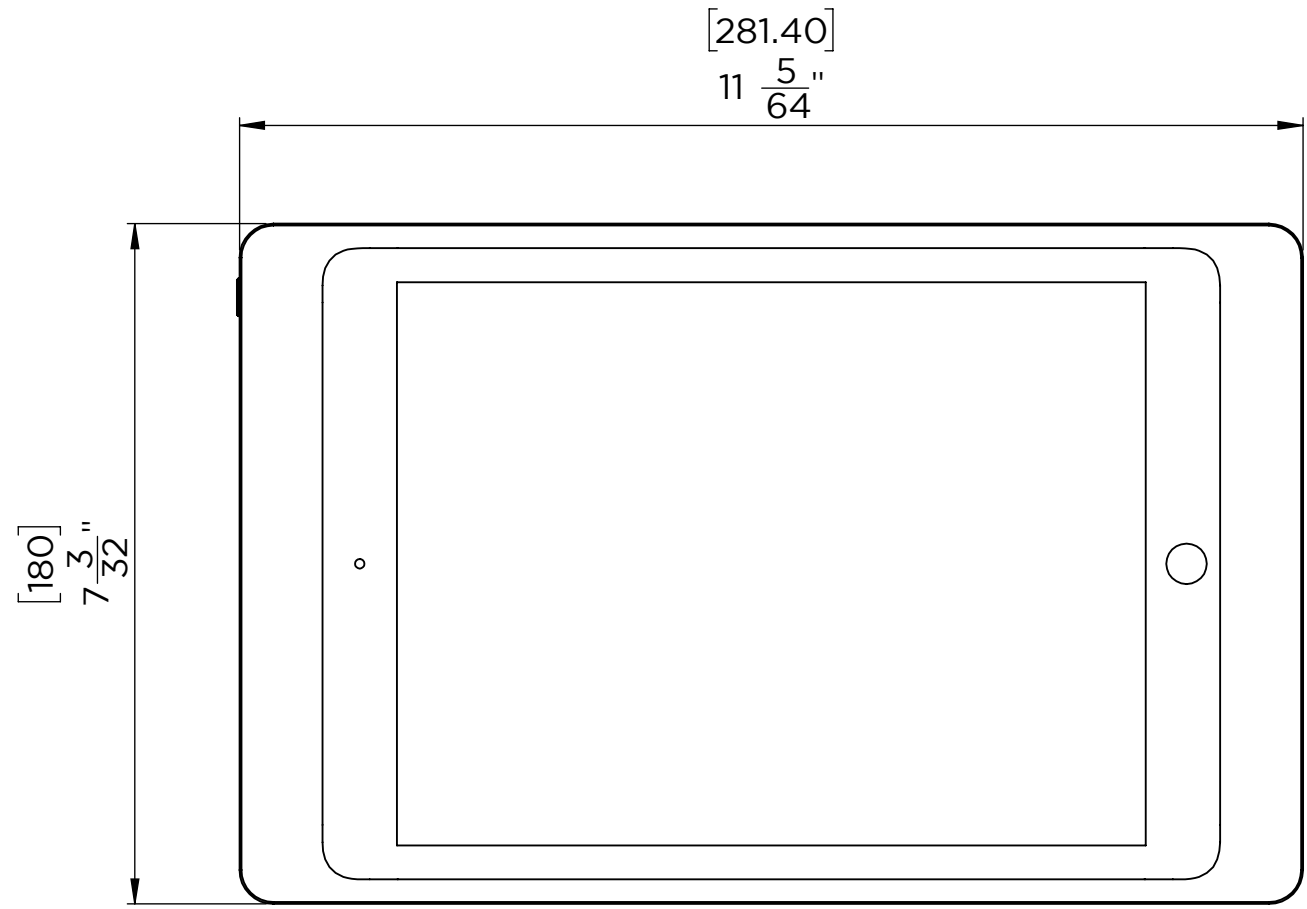

4

3

2

1

B

B

A

A

4

3

2

1

METRIC/INCHES	IPORT BY SONANCE		
DESIGNED IN SAN CLEMENTE, CALIFORNIA BY IPORT	NAME LX CASE AIR1 2 PRO9.7		
NOTICE OF PROPRIETARY INFORMATION: THE INFORMATION CONTAINED HEREIN IS THE PROPRIETARY PROPERTY OF DANA INNOVATIONS. THE POSSESSOR AGREES TO THE FOLLOWING: 1. TO MAINTAIN THIS DOCUMENT IN CONFIDENCE 2. NOT TO REPRODUCE OR COPY IT 3. NOT TO REVEAL OR PUBLISH IT IN WHOLE OR IN PART 4. ALL RIGHTS RESERVED	SIZE B	SKU 71012 71013 71014	REV A
	SCALE: 1:10	WEIGHT:	SHEET 1 OF 1