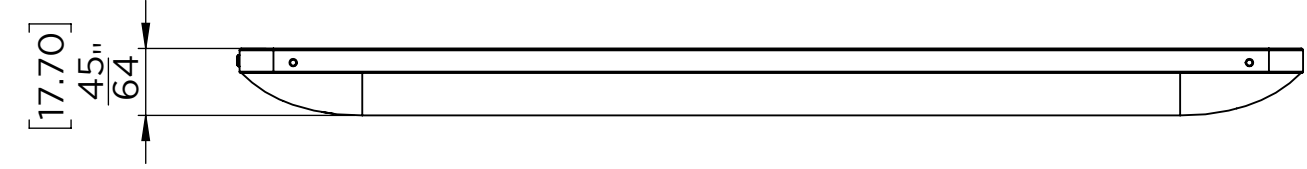

4

3

2

1

METRIC/INCHES	IPORT BY SONANCE		
DESIGNED IN SAN CLEMENTE, CALIFORNIA BY IPORT	NAME LX CASE AIR1 2 PRO9.7		
<small>NOTICE OF PROPRIETARY INFORMATION:</small> <small>THE INFORMATION CONTAINED HEREIN IS THE PROPRIETARY PROPERTY OF DANA INNOVATIONS. THE POSSESSOR AGREES TO THE FOLLOWING:</small> <small>1. TO MAINTAIN THIS DOCUMENT IN CONFIDENCE</small> <small>2. NOT TO REPRODUCE OR COPY IT</small> <small>3. NOT TO REVEAL OR PUBLISH IT IN WHOLE OR IN PART</small> <small>4. ALL RIGHTS RESERVED</small>	SIZE B	SKU 71012 71013 71014	REV A
	SCALE: 1:10	WEIGHT:	SHEET 1 OF 1