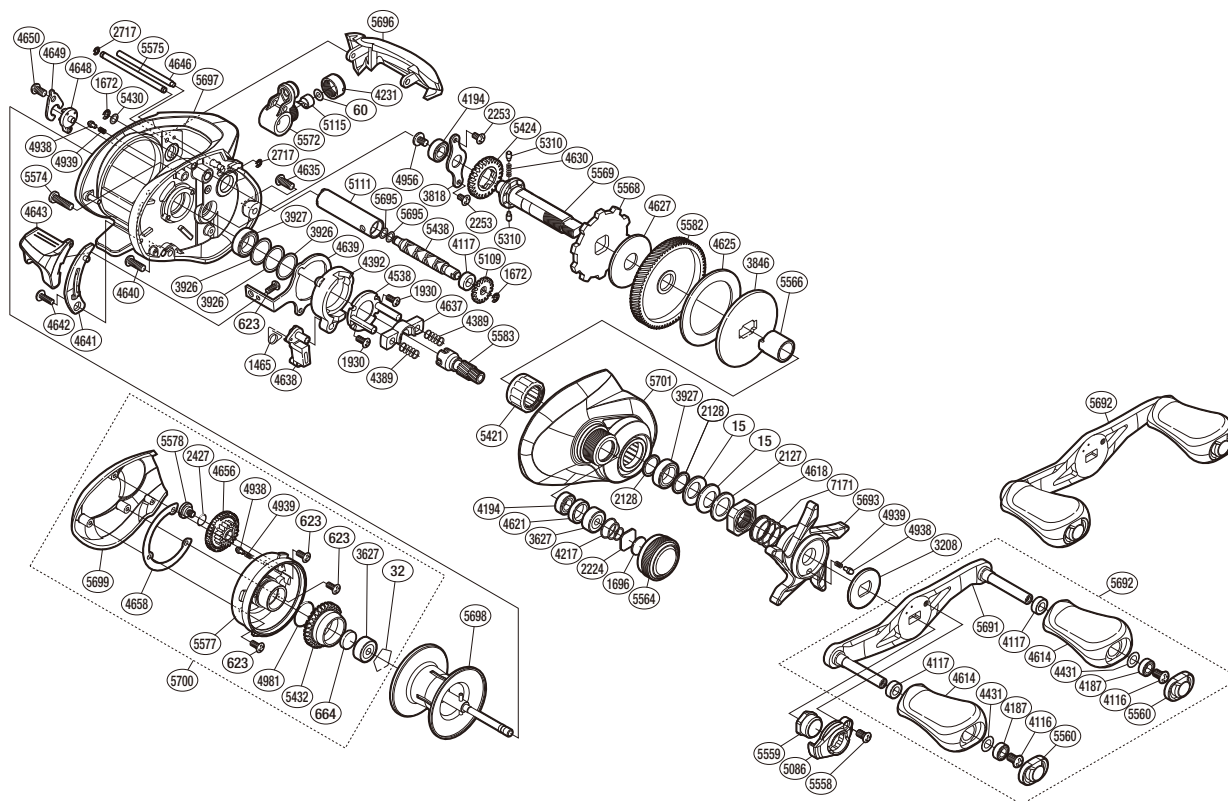

## CH G-150HG

(51RH29F150X)

#	Part No.	Description	#	Part No.	Description	#	Part No.	Description
0015	10D60	Drag Spring Washer	4614	10329	Handle Knob	5430	10GA0	Washer
0032	10GEW	Bearing Retainer	4618	10A0T	Star Drag Nut	5432	101S2	Brake Pipe Gear Assembly
0060	10CFW	Spacer	4621	10EYR	Bearing Spacer	5438	10TPR	Worm Shaft
0623	103C0	Screw	4625	106XT	Drag Washer	5558	10R1Q	Screw
0664	1057S	Spacer B	4627	10CHE	Drag Washer	5559	10TPF	Handle Nut
1465	10N1Z	Clutch Pawl Spring	4630	10JDX	Idle Gear Spring	5560	10FMM	Handle Knob Seal
1672	105NC	E Lock	4635	103DE	Screw	5564	10223	Cast Control Cap
1696	1089H	Cast Control Spacer	4637	1046T	Yoke	5566	10226	Roller Clutch Inner Tube
1930	103NH	Screw	4638	105ZU	Clutch Pawl	5568	1021K	Anti-Reverse Ratchet
2127	10J1N	Star Drag Spacer	4639	10QGF	Clutch Plate	5569	1021H	Drive Shaft
2128	105PW	Bearing Washer	4640	103KP	Screw	5572	101ZT	Line Guide Assembly
2224	1085F	Spool Tension Spacer	4641	10970	Clutch Bar Guide	5574	1023R	Screw
2253	103N4	Screw	4642	10PVS	Screw	5575	101WH	Line Guard
2427	108WS	O Ring	4643	10MWD	Quick-Fire Ii Clutch Bar Assembly	5577	10QW1	Brake Case Assembly
2717	105NB	E Lock	4646	10QSD	Stabilizer Bar	5578	1028Y	Screw
3208	10J22	Star Drag Click Plate	4648	10BAH	Side Plate Cam Lever	5582	1021G	Drive Gear
3627	105C0	Ball Bearing	4649	10BGP	Cam Lever Retainer	5583	10218	Pinion Gear
3818	109T0	Drive Shaft Retainer	4650	103KS	Screw	5691	1019U	Handle Shank Assembly
3846	10D3N	Key Washer	4656	10AZ9	Br Dial	5692	10SAH	Handle Assembly
3926	10G8C	Washer	4658	108AY	Washer	5693	10RXP	Star Drag
3927	10EX8	Ball Bearing	4938	10B27	Click Pin	5695	1018Y	Washer
4116	103E9	Screw	4939	10988	Click Spring	5696	10RXX	Level Wind Protector
4117	10PXY	Bushing	4956	10PVT	Screw	5697	10TRW	Frame Assembly
4187	104VX	Ball Bearing	4981	10LA8	O Ring	5698	1019T	Spool Assembly
4194	105BP	Ball Bearing	5086	10Q5S	Handle Retainer	5699	10SM0	Left Side Plate
4217	10BR8	Spool Tension Spring	5109	10FNX	Idle Gear	5700	1019W	Left Side Plate Assembly
4231	10FJW	Pawl Cap	5111	10NFW	Level Wind Guard	5701	10DJ5	Right Side Plate Assembly
4389	104BU	Yoke Spring	5115	10FFU	Line Guide Pawl	7171	10S8W	Star Drag Spring
4392	10KSB	Clutch Cam	5310	10HJG	Idle Gear Pin			
4431	10G8G	Washer	5421	10TM8	Roller Clutch Bearing			
4538	10F42	Clutch Cam Retainer	5424	10TQ5	Idle Gear	4692	10LQ0	B-100 Oil (Accessory)