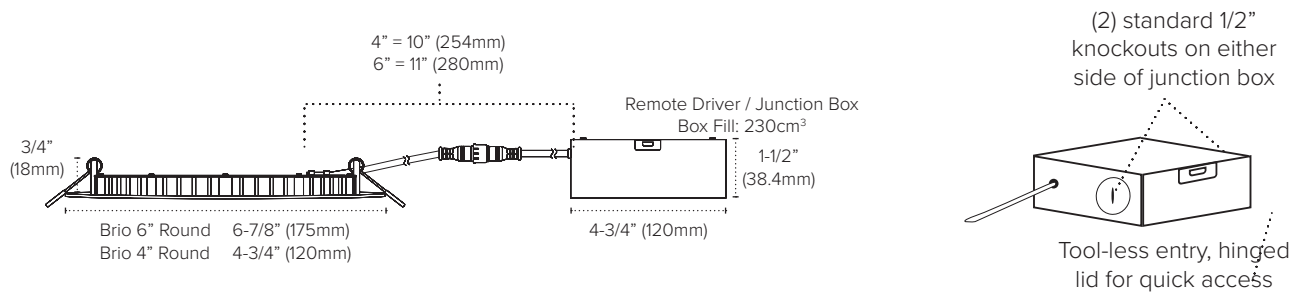

BRIO 5CCT ACCESSORIES ORDERING INFORMATION

ITEM NUMBER	DESCRIPTION	SIZE	FINISH
BRD6-TRIM-RD-BK	Clip-on Trim for Brio	6"	BLACK

BRIO 5CCT SERIES QUICK DIMENSIONS AD56

HOLE CUT SIZES	4" BRIO	6" BRIO
Round	4-3/8" (111mm) Diameter - Round	6-1/4" (160mm) Diameter - Round