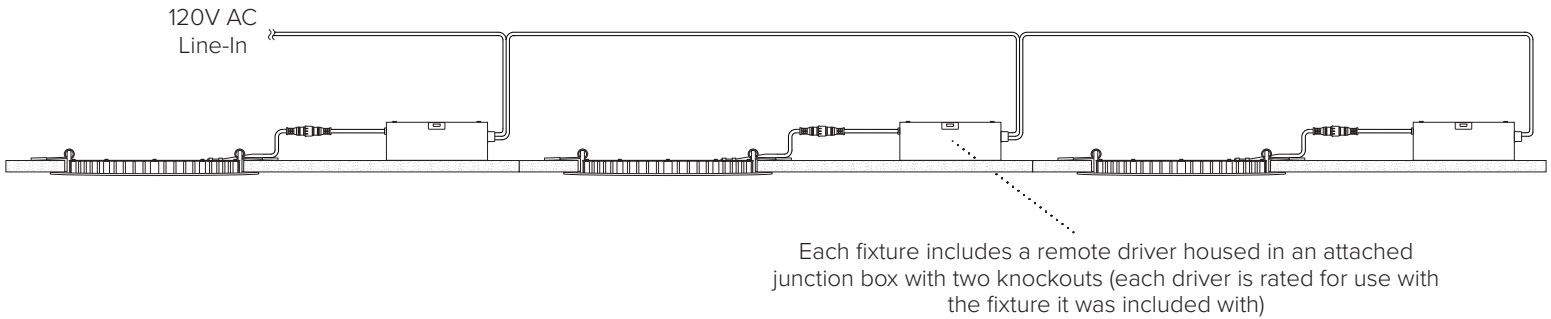

BRIO 5CCT

120V AC 5CCT Slim Downlight

A favorite for residential and commercial applications, the Brio 5CCT becomes a 5-in-1 fixture with 5 selectable white color temperatures. With up to 900 lumen output performance and available in 4” and 6” remodel trim sizes, the Brio provides an ideal solution for tight spaces with its small height and included remote junction box.

BRIO 5CCT ACCESSORIES ORDERING INFORMATION

ITEM NUMBER	DESCRIPTION	SIZE	FINISH
BRD6-TRIM-RD-BK	Clip-on Trim for Brio	6"	BLACK

BRIO 5CCT SERIES QUICK DIMENSIONS AD56

HOLE CUT SIZES	4" BRIO	6" BRIO
Round	4-3/8" (111mm) Diameter - Round	6-1/4" (160mm) Diameter - Round

BRIO 5CCT SERIES ACCESSORIES

Image	Part Number	Description
	RP-2/4/6	Steel rough-in plate w/hangar bars for 2" / 4" / 6" use