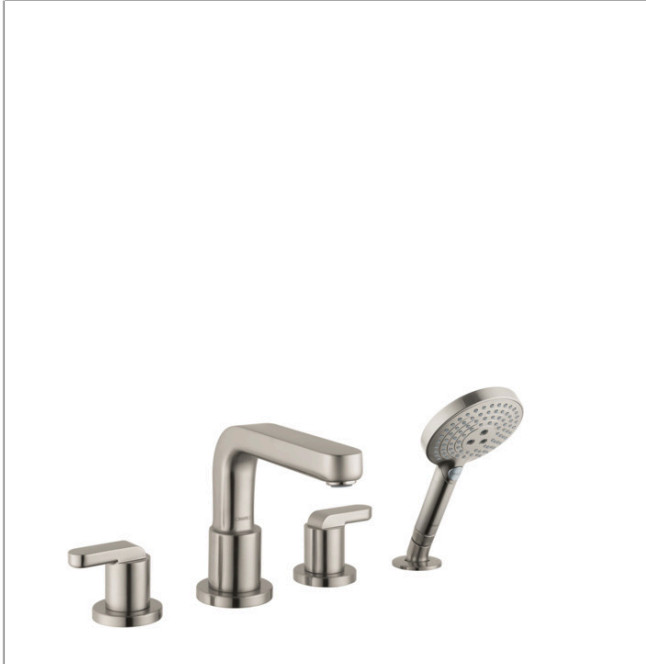

Metris S

4-Hole Roman Tub Set Trim with Lever Handles and 1.75 GPM Handshower

Finishes : **brushed nickel** Part no. : **31408821**

Description

Features

- Flow: 5.02 GPM (19 L/Min)
- 90° ceramic valves
- Integrated double backflow prevention

Item details

List Price \$ 1,091.00

Compliance

Product image

Scale drawing