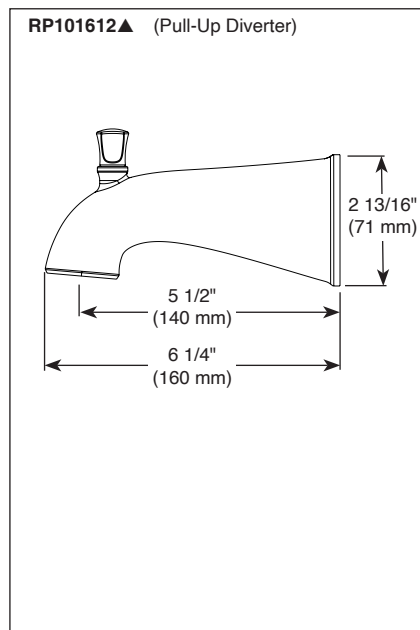

see what Delta can do™

TUB AND SHOWER FAUCET

■ Archdale™ Bath Collection

FEATURES:

- Monitor® 14 Series pressure balanced single handle bath mixing valve trim
- H₂Okinetic® technology shower head

STANDARD SPECIFICATIONS:

- Maintains a balanced pressure of hot and cold water even when a valve is turned on or off elsewhere in the system
- For use with MultiChoice® Universal rough valve body (R10000 Series)
- Back-to-back installation capability
- Solid brass forged body
- Temperature only controlled with handle
- Field adjustable means to limit handle rotation into hot water zone
- 120° maximum handle rotation
- Maximum 1.75 gpm @ 80 psi, 6.6 L/min @ 550 kPa
- Tub port maximum flow rate 6.0 gpm @ 60 psi with R10000-UNBX
- 5-Spray setting shower head
- Shower arm overall horizontal length = 5 1/2" (138 mm), including threaded ends
- Hot & Cold temperature indicators on escutcheon
- All parts replaceable from the front of the valve
- Pull-up tub spout: 1/2" NPT iron pipe thread connection or 1/2" copper spout tube soldering connection

WARRANTY

- Parts and Finish - Lifetime limited warranty; or for commercial purchasers, 10 years for multi-family residential (apartments and condominiums) and 5 years for all other commercial uses, in each case from the date of purchase.
- Electronic Parts and Batteries (if applicable) - 5 years from the date of purchase; or for commercial purchasers, 1 year from the date of purchase. No warranty is provided on batteries.

COMPLIES WITH:

- ASME A112.18.1 / CSA B125.1
- ASSE 1016
- Indicates compliance to ICC/ANSI A117.1 - Valve control only
- EPA WaterSense®

▲ Designate Proper Finish Suffix

Delta reserves the right (1) to make changes in specifications and materials, and (2) to change or discontinue models, both without notice or obligation. Dimensions are for reference only. See current full-line price book or www.deltafaucet.com for finish options and product availability.

DSP-B-144798 Rev. A

Delta Faucet Company

55 E. 111th Street, Indianapolis, Indiana 46280
350 South Edgeware Road, St. Thomas, ON N5P 4L1
© 2021 Delta Faucet Company