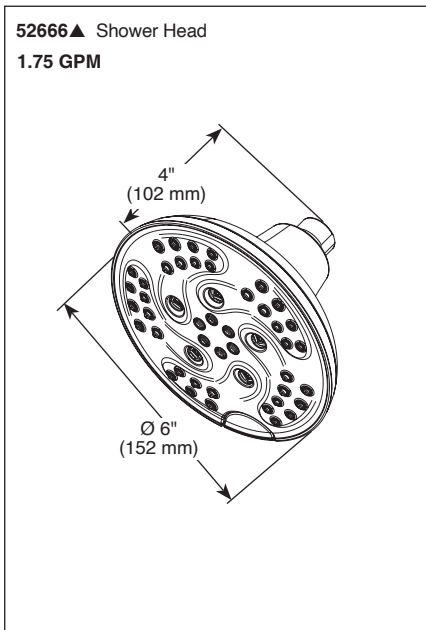

see what Delta can do™

TUB AND SHOWER FAUCET

■ Archdale™ Bath Collection

FEATURES:

- Monitor® 14 Series pressure balanced single handle bath mixing valve trim
- H₂Okinetic® technology shower head

STANDARD SPECIFICATIONS:

- Maintains a balanced pressure of hot and cold water even when a valve is turned on or off elsewhere in the system
- For use with MultiChoice® Universal rough valve body (R10000 Series)
- Back-to-back installation capability
- Solid brass forged body
- Temperature only controlled with handle
- Field adjustable means to limit handle rotation into hot water zone
- 120° maximum handle rotation
- Maximum 1.75 gpm @ 80 psi, 6.6 L/min @ 550 kPa
- Tub port maximum flow rate 6.0 gpm @ 60 psi with R10000-UNBX
- 5-Spray setting shower head
- Shower arm overall horizontal length = 5 1/2" (138 mm), including threaded ends
- Hot & Cold temperature indicators on escutcheon
- All parts replaceable from the front of the valve
- Pull-up tub spout: 1/2" NPT iron pipe thread connection or 1/2" copper spout tube soldering connection

WARRANTY

- Parts and Finish - Lifetime limited warranty; or for commercial purchasers, 10 years for multi-family residential (apartments and condominiums) and 5 years for all other commercial uses, in each case from the date of purchase.
- Electronic Parts and Batteries (if applicable) - 5 years from the date of purchase; or for commercial purchasers, 1 year from the date of purchase. No warranty is provided on batteries.

COMPLIES WITH:

- ASME A112.18.1 / CSA B125.1
- ASSE 1016
- Indicates compliance to ICC/ANSI A117.1 - Valve control only
- EPA WaterSense®

▲ Designate Proper Finish Suffix

Delta reserves the right (1) to make changes in specifications and materials, and (2) to change or discontinue models, both without notice or obligation. Dimensions are for reference only. See current full-line price book or www.deltafaucet.com for finish options and product availability.

DSP-B-144798 Rev. A

Delta Faucet Company

55 E. 111th Street, Indianapolis, Indiana 46280
350 South Edgeware Road, St. Thomas, ON N5P 4L1
© 2021 Delta Faucet Company