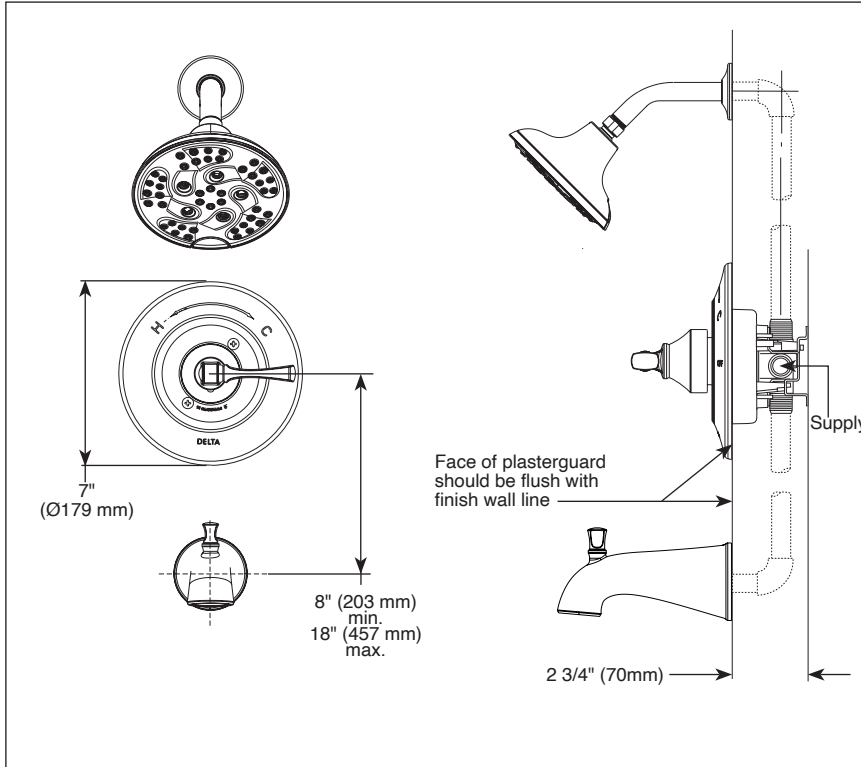

see what Delta can do™

TUB AND SHOWER FAUCET

■ Archdale™ Bath Collection

FEATURES:

- Monitor® 14 Series pressure balanced single handle bath mixing valve trim
- H₂Okinetic® technology shower head

STANDARD SPECIFICATIONS:

- Maintains a balanced pressure of hot and cold water even when a valve is turned on or off elsewhere in the system
- For use with MultiChoice® Universal rough valve body (R10000 Series)
- Back-to-back installation capability
- Solid brass forged body
- Temperature only controlled with handle
- Field adjustable means to limit handle rotation into hot water zone
- 120° maximum handle rotation
- Maximum 1.75 gpm @ 80 psi, 6.6 L/min @ 550 kPa
- Tub port maximum flow rate 6.0 gpm @ 60 psi with R10000-UNBX
- 5-Spray setting shower head
- Shower arm overall horizontal length = 5 1/2" (138 mm), including threaded ends
- Hot & Cold temperature indicators on escutcheon
- All parts replaceable from the front of the valve
- Pull-up tub spout: 1/2" NPT iron pipe thread connection or 1/2" copper spout tube soldering connection

WARRANTY

- Parts and Finish - Lifetime limited warranty; or for commercial purchasers, 10 years for multi-family residential (apartments and condominiums) and 5 years for all other commercial uses, in each case from the date of purchase.
- Electronic Parts and Batteries (if applicable) - 5 years from the date of purchase; or for commercial purchasers, 1 year from the date of purchase. No warranty is provided on batteries.

COMPLIES WITH:

- ASME A112.18.1 / CSA B125.1
- ASSE 1016
- Indicates compliance to ICC/ANSI A117.1 - Valve control only
- EPA WaterSense®

▲ Designate Proper Finish Suffix

Delta reserves the right (1) to make changes in specifications and materials, and (2) to change or discontinue models, both without notice or obligation. Dimensions are for reference only. See current full-line price book or www.deltafaucet.com for finish options and product availability.

DSP-B-144798 Rev. A

Delta Faucet Company

55 E. 111th Street, Indianapolis, Indiana 46280
350 South Edgeware Road, St. Thomas, ON N5P 4L1
© 2021 Delta Faucet Company