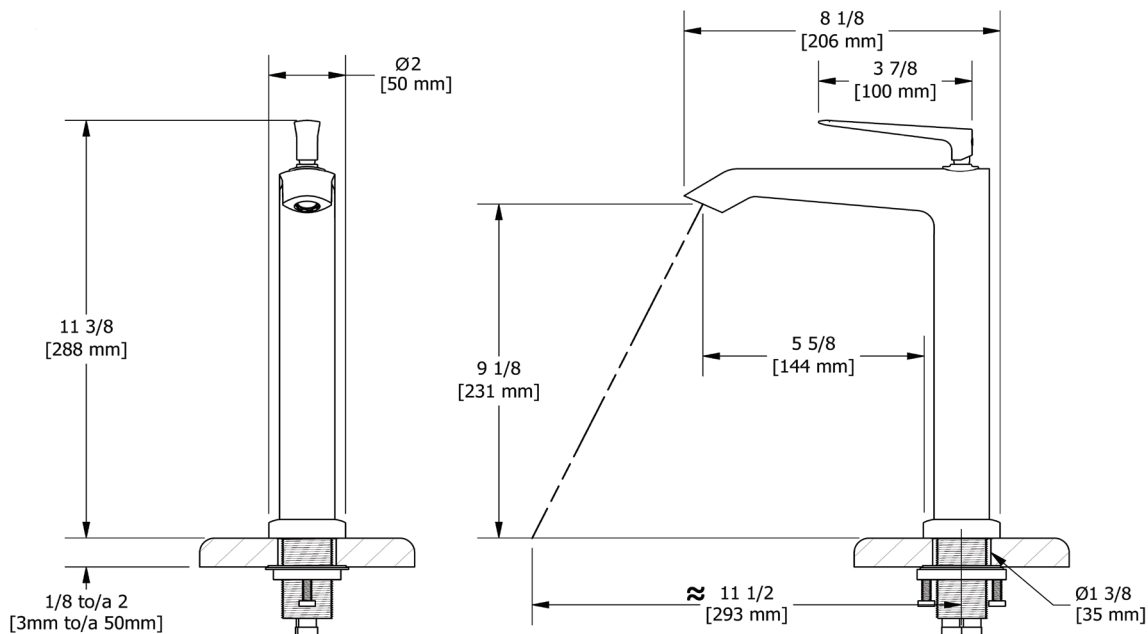

For warranty or additional information, contact:

U.S.A.
houseofrohl.com/support
1-800-777-9762

QUEBEC / MARITIMES / WESTERN CANADA
QUÉBEC / MARITIMES / OUEST CANADIEN
QUEBEC / MARITIMOS / CANADA OCCIDENTAL
houseofrohl.ca/support
1-866-473-8442

ONTARIO
houseofrohl.ca/support
1-800-287-5354