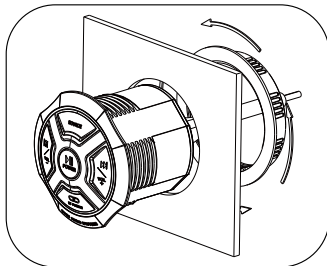

Bluetooth Pairing and Connection:

Connecting MGR250B to your device

1. Press and Hold **▶||** for three seconds until power indicator lights Blue.
2. The system will automatically go into pairing mode. The power indicator will turn Blue and the Bluetooth indicator will blink Blue while waiting for Bluetooth connection. Please be sure that Bluetooth is turned ON on your device, select "Boss Audio MGR250B" on your device to connect the Bluetooth controller (if the Bluetooth controller is connected the light will turn to solid Blue).
3. When the device is out of Bluetooth range, Bluetooth will be disconnected automatically and automatically reconnect when detected in range again. (If not please just repeat steps 1 and 2).
4. Input mode indicator --- Blue light for Bluetooth, Red light for AUX In, and Purple light for USB.

MGR250B Installation Seamless Flush Mount

Size: 3.8" (96 mm) (Out Diameter)
3.0" (76 mm) (Cutout Diameter)
3.5" (89 mm) (Depth)

BOSS[®]
AUDIO SYSTEMS

Boss Audio Systems
3451 Lunar Court • Oxnard, CA 93030
www.bossaudio.com
805-751-4853 Customer Service
Tech Support: www.bossaudio.com/support