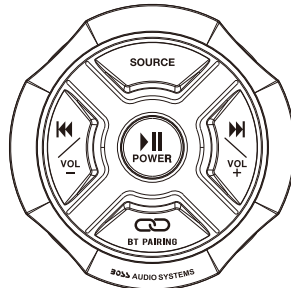

User's Manual

MGR250B

BLUETOOTH® (Audio Streaming) Marine Gauge Digital Media Player Featuring Built-In 4 Channel Amplifier. Congratulations on the purchase of the MGR250B. It has been designed, engineered and manufactured for the highest level of performance and quality.

Features

Playback:
BLUETOOTH® Audio Streaming
Stream and Control your Favorite Music APPs

Inputs & Outputs:

USB Port
USB Charging (2A)*
Aux-In
Pre-Amp Outputs (1 pair)

General

4 Channel
IPX6**
Conformal Coated PCB
Illuminated Controls

What's Included

After you have unpacked the marine gauge digital media player, check all the contents of package so it contains all of the items below. If something is missing, please call our customer service department.

- (1) MGR250B Marine Gauge Digital Media Player
- (1) 3.5mm Stereo Cable

Safety Considerations

While we have designed the mounting system to provide a safe and stable installation, it is important to remember these are objects that will be used in an environment that is extremely bumpy and turbulent. Please consider all possible scenarios where these will be placed and secured.