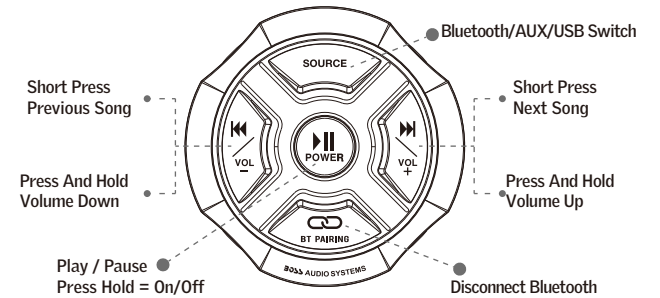

Playing Music:

1. Press and hold 3 seconds for **Power ON or OFF**
2. Short press to play music or pause
3. Short press **SOURCE** to switch Bluetooth mode/Aux-in mode /USB mode
4. Short press /+ for next track, press and hold /+ for volume up
5. Short press /- for previous track, press and hold /- for volume down
6. Press and hold for disconnect Bluetooth