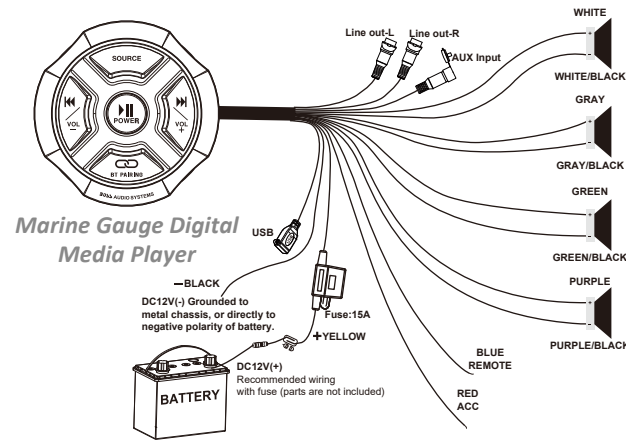

Power and Speaker Wiring

Marine Gauge Digital Media Player

Wire Color

Yellow
Black
Red
Blue
White
White/Black
Gray
Gray/Black
Green
Green/Black
Purple
Purple/Black

Description

Battery (+), 12dc
Battery (-), Ground
ACC
REMOTE
CH1 (+)
CH1 (-)
CH2 (+)
CH2 (-)
CH3 (+)
CH3 (-)
CH4 (+)
CH4 (-)