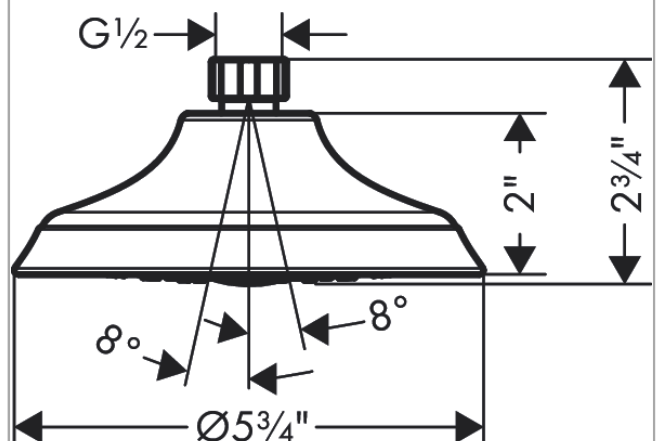

Joleena
Showerhead 150 1-Jet, 1.5 GPM
 Finishes : **polished nickel** Part no. : **04781830**

Description

Features

- 45 no-clog spray channels
- Spray modes: Full
- Flow: 1.5 GPM (5.7 L/Min)
- Fully-finished matching spray face

Item details

List Price \$ 96.00

Technology

Compliance

Product image

Scale drawing

Joleena
Showerhead 150 1-Jet, 1.5 GPM
Finishes : **polished nickel** Part no. : **04781830**

Exploded drawing