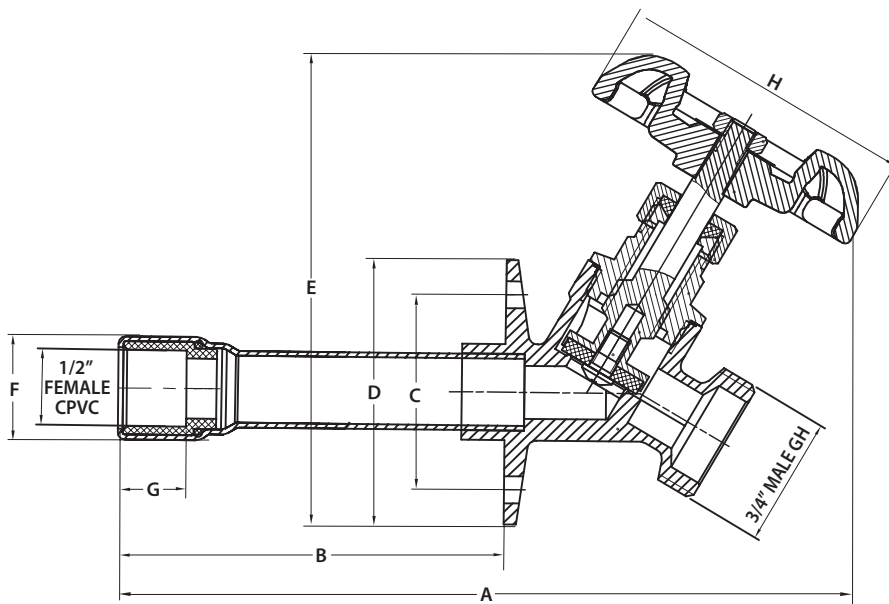

1/2" SILLCOCK WITH CPVC CONNECTION

- Rugged brass sillcock connects directly to CPVC piping system
- Forged valve body
- Convenient CPVC socket connection
- Standard 3/4" garden hose connection

Part No.	A	B	C	D	E	F	G	H
B59200	4.48"	1.68"	1.61"	2.17"	3.81"	0.86"	0.54"	2.10"
B59201	6.25"	3.51"	1.61"	2.17"	3.81"	0.86"	0.54"	2.10"