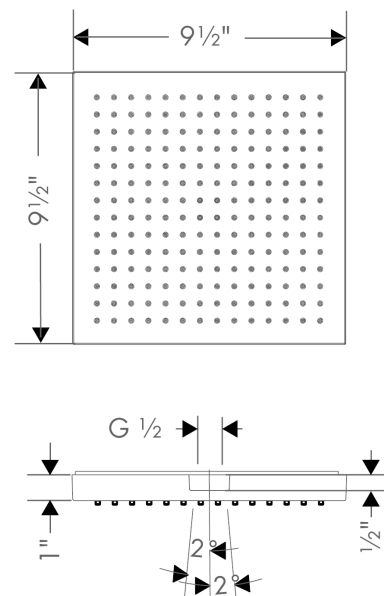

AXOR ShowerSolutions
Showerhead 240 1-Jet, 2.5 GPM
Finishes : **chrome** Part no. : **10926001**

Description

Features

- 196 no-clog spray channels
- Spray modes: RainAir
- Flow: 2.5 GPM (9.5 L/Min)
- Fully-finished matching spray face
- Spray face removable for cleaning

Technology

Product image

Scale drawing

AXOR ShowerSolutions
Showerhead 240 1-Jet, 2.5 GPM
Finishes : **chrome** Part no. : **10926001**

Exploded drawing

Year of production: >01/12

AXOR ShowerSolutions
Showerhead 240 1-Jet, 2.5 GPM
 Finishes : **chrome** Part no. : **10926001**

Spare parts list

Year of production: >01/12

Pos.	Description	Part no.	PC	PU
1	spray body	95889001	0	1
2	air jet	95802001	0	1
3	decor plate	95890000	0	1