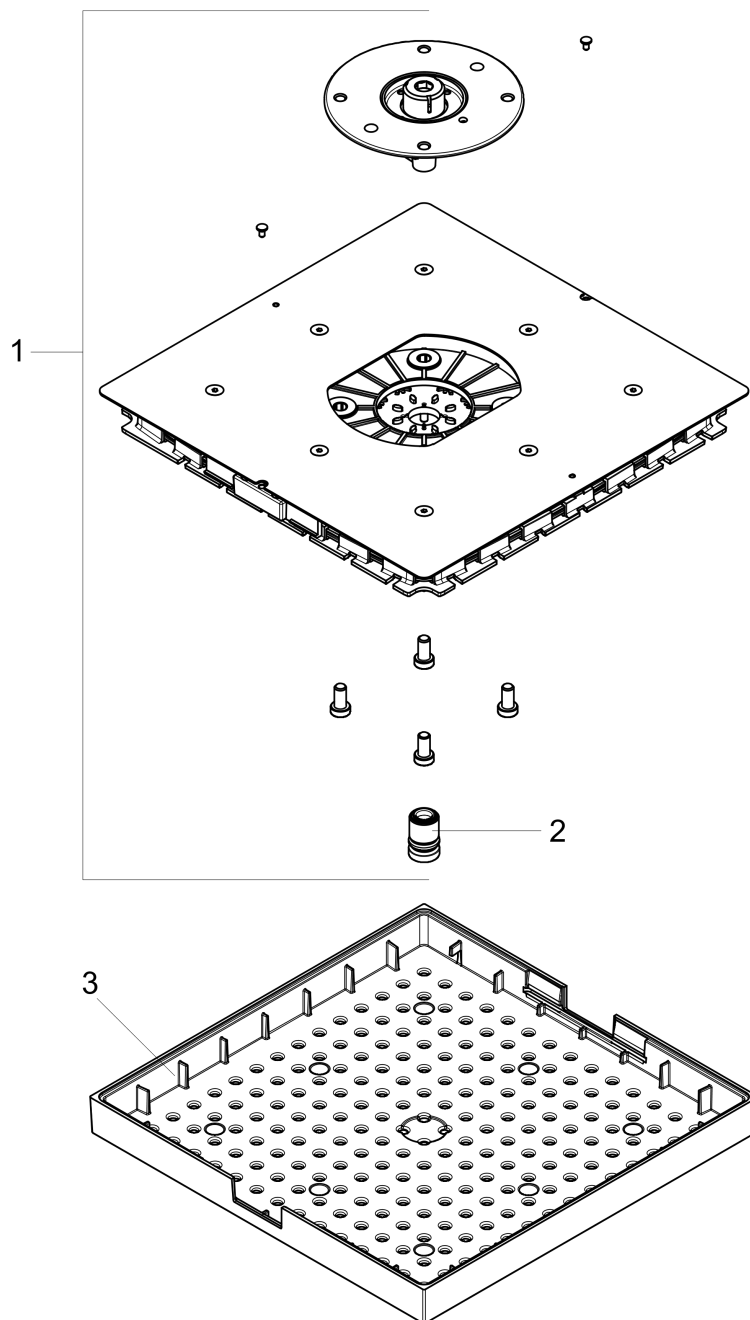

AXOR ShowerSolutions
Showerhead 240 1-Jet, 2.5 GPM
Finishes : **chrome** Part no. : **10926001**

Description

Features

- 196 no-clog spray channels
- Spray modes: RainAir
- Flow: 2.5 GPM (9.5 L/Min)
- Fully-finished matching spray face
- Spray face removable for cleaning

Technology

Product image

Scale drawing

AXOR ShowerSolutions
Showerhead 240 1-Jet, 2.5 GPM
Finishes : **chrome** Part no. : **10926001**

Exploded drawing

Year of production: >01/12

AXOR ShowerSolutions
Showerhead 240 1-Jet, 2.5 GPM
 Finishes : **chrome** Part no. : **10926001**

Spare parts list

Year of production: >01/12

Pos.	Description	Part no.	PC	PU
1	spray body	95889001	0	1
2	air jet	95802001	0	1
3	decor plate	95890000	0	1