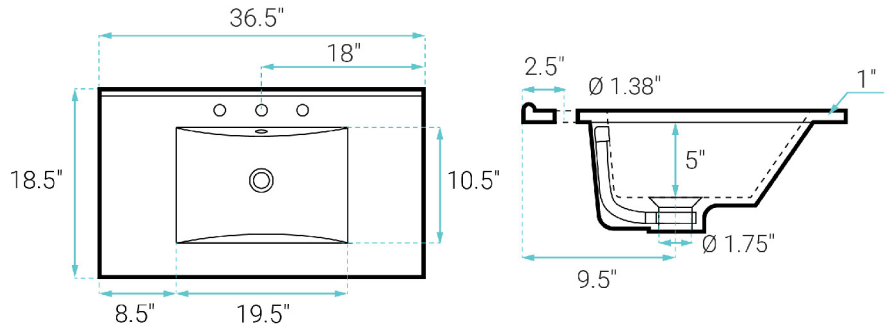

Classé

Swiss Madison®
well made forever

Freestanding Vanity SM-BV663WN-3

FEATURES:

- Sleek, freestanding design
- Glazed ceramic, single sink
- Standard 1.75" drain hole
- Standard 1.38" faucet hole
- Chrome-finish overflow
- Wooden legs

INSTALLATION:

Freestanding, assembly required

COLORS & FINISHES:

- Oak: SM-BV663
- Black: SM-BV663B
- Dark Walnut: SM-BV663WN
- Natural Oak: SM-BV663NO
- White Oak: SM-BV663W

SPECIFICATIONS:

N.W: 76 lb.

W: 36.5" x D: 18.5" x H: 33.5"

Inner Sink: D: 10.5" x W: 19.5" x H: 5"

INCLUDED PARTS:

- Freestanding Vanity: SM-BV663WN-C
- Vanity Top Sink: SM-VT336-3
- Leg: SM-BVP07WN
- Cabinet Hardware: SM-BVP09

REQUIRED PARTS:

- Sink Drain*
- Drain Trap*
- Faucet*
- Water Supply Lines