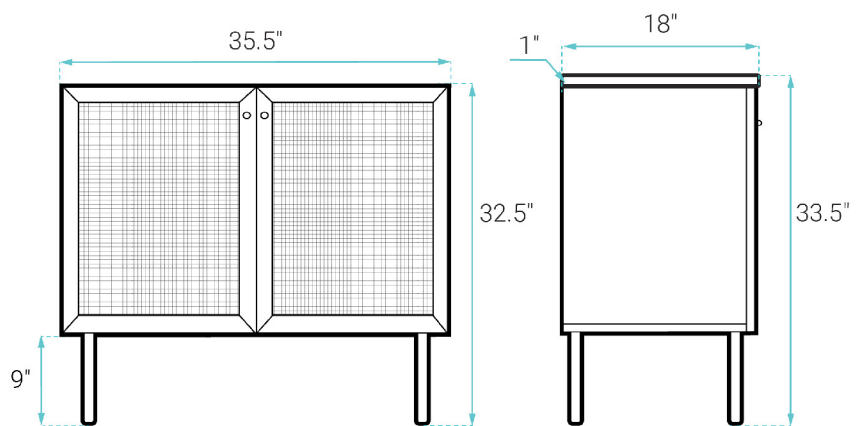

INSTALLATION:

Freestanding, assembly required

COLORS & FINISHES:

- Oak: SM-BV663
- Black: SM-BV663B
- Dark Walnut: SM-BV663WN
- Natural Oak: SM-BV663NO
- White Oak: SM-BV663W

SPECIFICATIONS:

N.W: 76 lb.

W: 36.5" x D: 18.5" x H: 33.5"

Inner Sink: D: 10.5" x W: 19.5" x H: 5"

INCLUDED PARTS:

- Freestanding Vanity: SM-BV663WN-C
- Vanity Top Sink: SM-VT336-3
- Leg: SM-BVP07WN
- Cabinet Hardware: SM-BVP09

REQUIRED PARTS:

- Sink Drain*
- Drain Trap*
- Faucet*
- Water Supply Lines