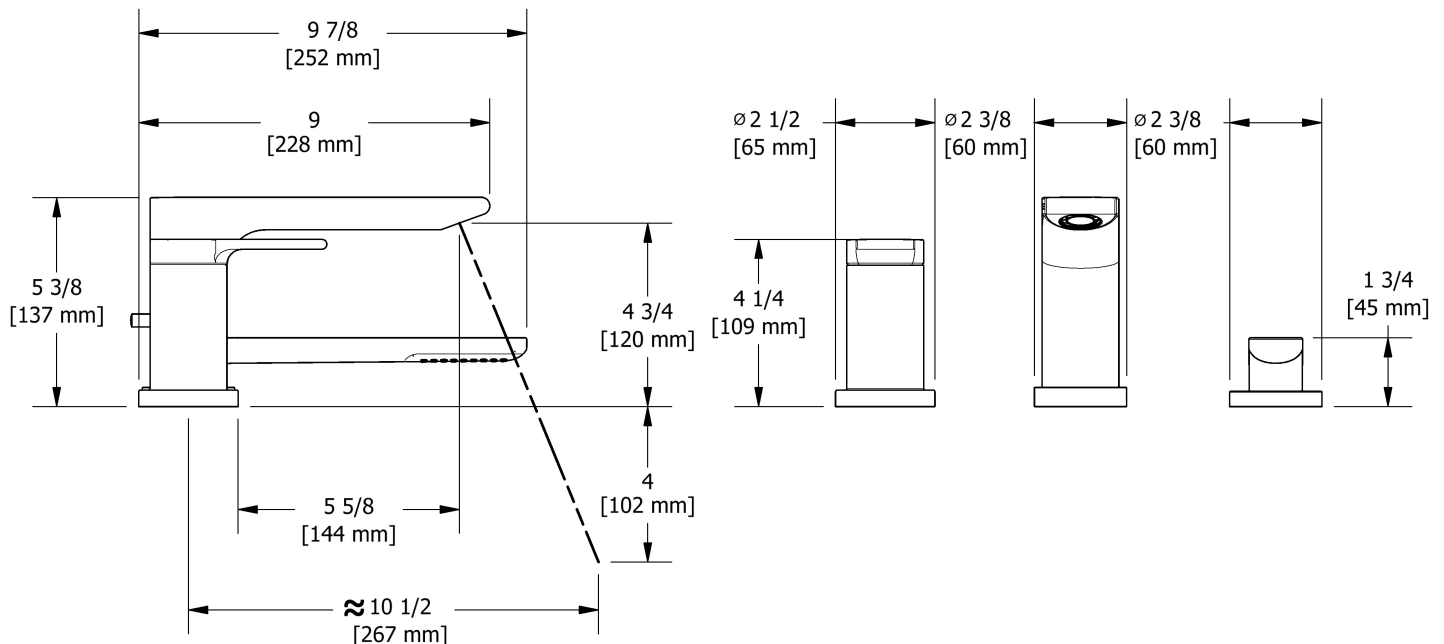

- TFR10C - 3-piece deck-mount tub filler with hand shower trim
- RHTB-EX - 3-piece deck-mount tub filler rough EX

Available flow

- 33 L/min, 8.7 gpm (US) 60psi

Certifications

- CSA B125.1
- ASME A112.18.1
- ADA