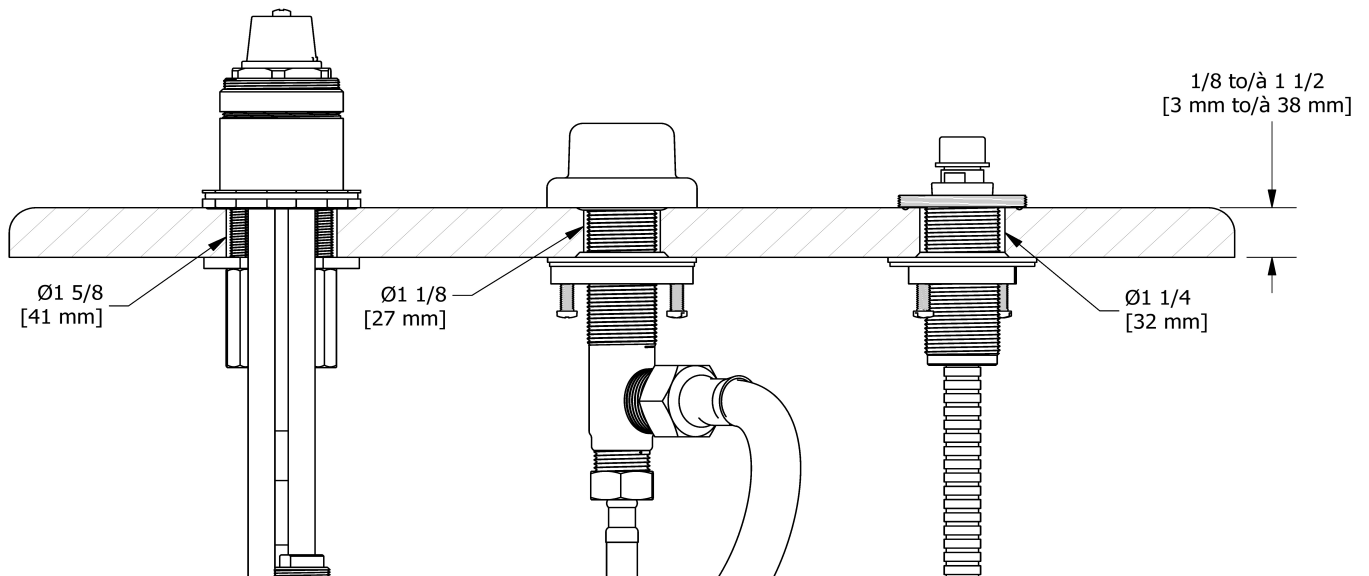

Les dimensions, les modèles et les finis présentés peuvent différer.

Garantie

Le produit **Riobel Inc.** que vous venez d'acquérir est couvert par une garantie À VIE limitée contre tout vice de fabrication sur les pièces et les finis chrome, PVS et noirs et toutes les pièces actives à partir de la date d'achat. Les autres finis, notamment les plastiques, sont garantis un an. Tous les composants électriques et électroniques sont couverts par une garantie limitée de 5 ans.

Service à la clientèle

Ontario, Ouest Canadien : 888-287-5354 Québec, Maritimes, États-Unis : 866-473-8442

2020.12.03