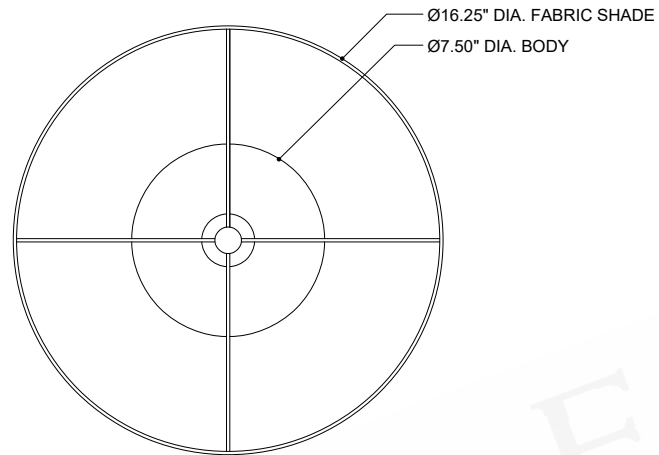

ITEM: 6000-0995

Overall Dimensions

Height: 31"

Diameter: 16.25"

TOP VIEW

FRONT VIEW