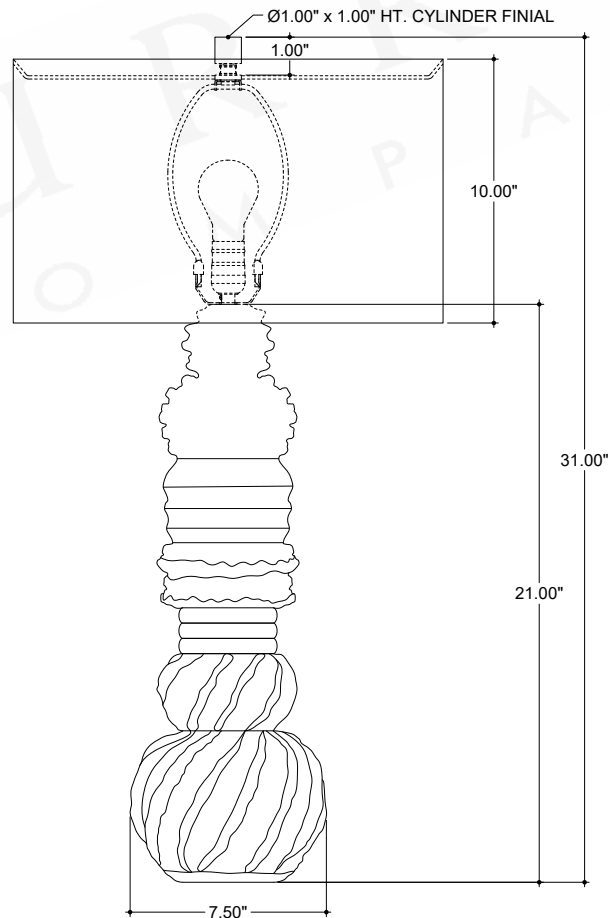

ITEM: 6000-0995

Overall Dimensions

Height: 31"

Diameter: 16.25"

TOP VIEW

FRONT VIEW