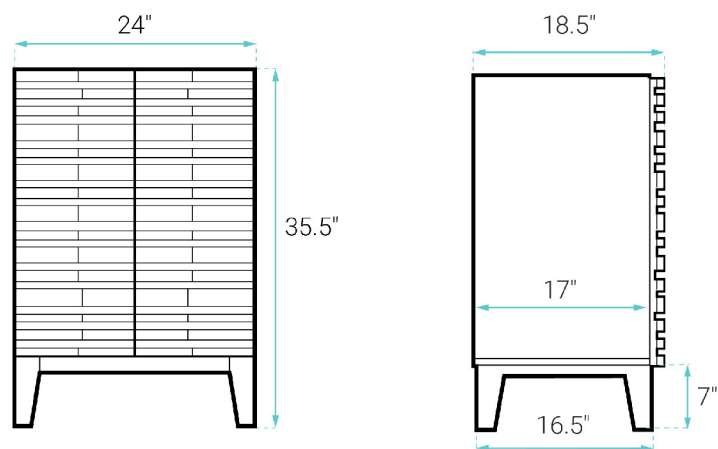

### FEATURES:

- Sleek, freestanding design
- Glazed ceramic, single sink
- Standard 1.75" drain hole
- Standard 1.38" faucet hole
- Chrome-finish overflow
- Wooden legs

### SPECIFICATIONS:

N.W: 78 lb.

W: 24" x D: 18.5" x H: 36"

Inner Sink: D: 11" x W: 17.5" x H: 4.5"