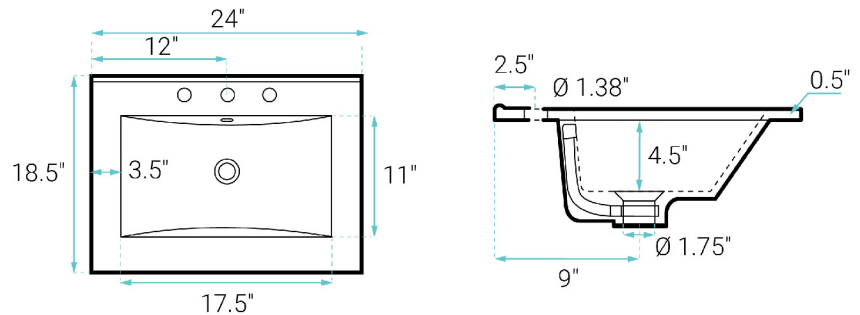

### FEATURES:

- Sleek, freestanding design
- Glazed ceramic, single sink
- Standard 1.75" drain hole
- Standard 1.38" faucet hole
- Chrome-finish overflow
- Wooden legs

### SPECIFICATIONS:

N.W: 78 lb.

W: 24" x D: 18.5" x H: 36"

Inner Sink: D: 11" x W: 17.5" x H: 4.5"