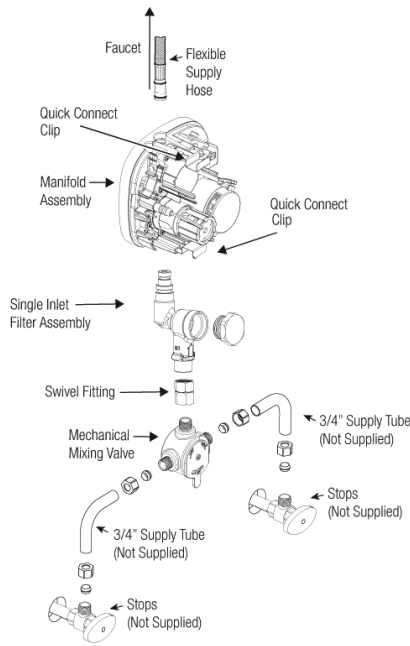

## Recommended specifications

Faucet shall include cast brass body, quick-connect fittings, twist-off/shut-off solenoid assembly, removable battery cartridge, flexible power supply and allow adjustment of settings wirelessly via Apple or Android smartphones.

## Power Supply Options

- 6VDC Plug Adapter (sold separately)/0362006
- 6VDC Ganged Adapter Kit (up to 6 units)(sold separately)/0362035
- 24VAC Box Transformer (up to 3 units)(sold separately)/0345370PK
- Optional Turbine Energy Harvesting

## Notes

All information contained within this document subject to change without notice.

Looking for other variations of the EBF-550 product? [View the general spec sheet with all options.](#)

[Find a matching soap dispenser](#) for this faucet.

[Find a compatible sink](#) for this faucet

**Double Inlet Filter Fitting**

**Single Inlet Filter Fitting Kit with Below Deck Manual Mixing Valve (BDM)**

**Single Inlet Filter Fitting Kit with Below Deck Thermostatic Mixing Valve (BDT)**