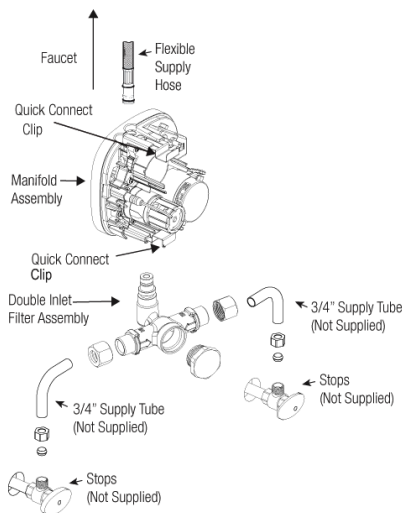

Double Inlet Filter Fitting