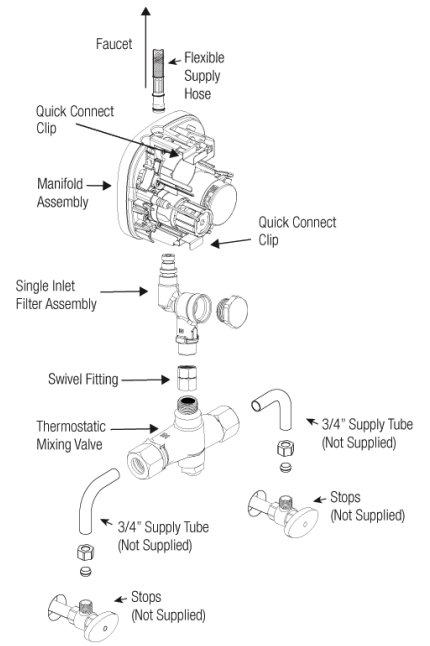

## Recommended specifications

Faucet shall include cast brass body, quick-connect fittings, twist-off/shut-off solenoid assembly, removable battery cartridge, flexible power supply and allow adjustment of settings wirelessly via Apple or Android smartphones.

## Power Supply Options

- 6VDC Plug Adapter (sold separately)/0362006
- 6VDC Ganged Adapter Kit (up to 6 units)(sold separately)/0362035
- 24VAC Box Transformer (up to 3 units)(sold separately)/0345370PK
- Optional Turbine Energy Harvesting

## Notes

All information contained within this document subject to change without notice.

Looking for other variations of the EBF-550 product? [View the general spec sheet with all options.](#)

[Find a matching soap dispenser](#) for this faucet.

[Find a compatible sink](#) for this faucet

**Double Inlet Filter Fitting**

**Single Inlet Filter Fitting Kit with Below Deck Manual Mixing Valve (BDM)**

**Single Inlet Filter Fitting Kit with Below Deck Thermostatic Mixing Valve (BDT)**