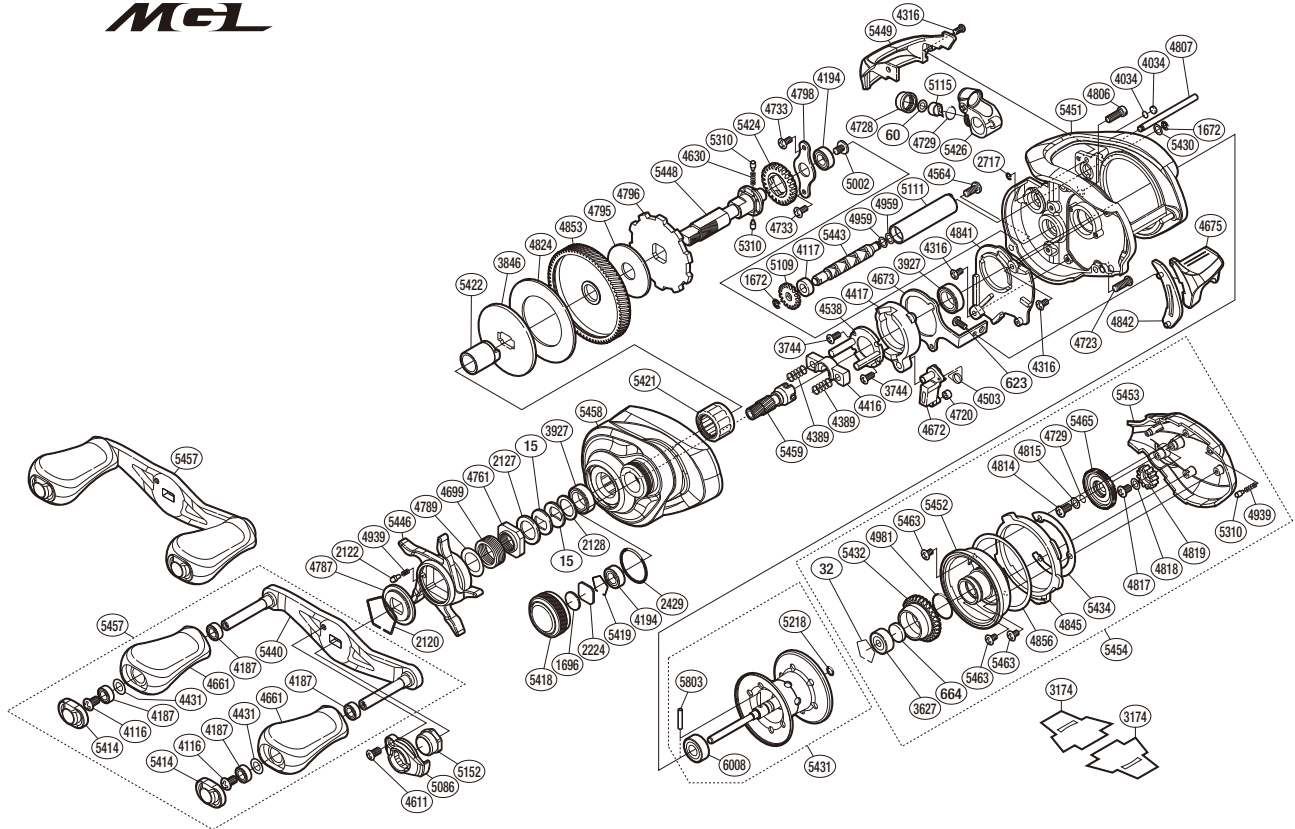

SHIMANO

Metanium MGL

META MGL-XGL

(51RH962151X)

#	Part No.	Description	#	Part No.	Description	#	Part No.	Description
15	10D60	Drag Spring Washer	4673	10QGG	Clutch Plate	5152	10FFG	Handle Nut
32	10GEW	Bearing Retainer	4675	10MWE	Quick-Fire li Clutch Bar	5218	10EZ7	O Ring
60	10CFW	Spacer	4699	10A71	Star Drag Spring	5310	10HJG	Idle Gear Pin
623	103C0	Screw	4720	1048C	Clutch Pawl Bushing	5414	10TNK	Handle Knob Seal
664	1057S	Spacer B	4723	103CG	Screw	5418	10TMK	Cast Control Cap
1672	105NC	E Lock	4728	10FJD	Pawl Cap	5419	10R0Q	Bearing Retainer
1696	10896	Cast Control Spacer	4729	108WQ	O Ring	5421	10TM8	Roller Clutch Bearing
2120	10KXV	Click Plate Retainer	4733	10LVD	Screw	5422	10TMS	Roller Clutch Inner Tube
2122	10BT0	Click Pin	4761	10A0C	Star Drag Nut	5424	10TQ5	Idle Gear
2127	10J1N	Star Drag Spacer	4787	10J1Y	Star Drag Click Plate	5426	10NYJ	Line Guide
2128	105PW	Bearing Washer	4789	10HHM	Washer	5430	10GA0	Washer
2224	1085F	Spool Tension Spacer	4795	10CJ1	Drag Washer	5431	101XV	Spool Assembly(With Bearing)
2429	108WK	O Ring	4796	10D6X	Anti-Reverse Ratchet	5432	101S2	Brake Pipe Gear
2717	105NB	E Lock	4798	109T2	Drive Shaft Retainer	5434	108AW	Washer
3627	105C0	Ball Bearing	4806	10M2E	Screw	5440	101GJ	Handle Shank Assembly
3744	10LVH	Screw	4807	10GUE	Level Wind Guide	5443	10TPS	Worm Shaft
3846	10D3N	Key Washer	4814	103LE	Screw	5446	10TN1	Star Drag
3927	10EX8	Ball Bearing	4815	10GFB	Washer	5448	10TMV	Drive Shaft
4034	108Q2	Anti-Thrust Washer	4817	103L7	Screw	5449	10TPV	Level Wind Protector
4116	103E9	Screw	4818	10G6W	Washer	5451	101S6	Frame
4117	10PXV	Bushing	4819	10CLF	Idle Gear	5452	101S4	Brake Case
4187	104VX	Ball Bearing	4824	106XS	Drag Washer	5453	10195	Right Side Plate
4194	105BP	Ball Bearing	4841	10BVK	Clutch Guard	5454	101S1	Right Side Plate Assembly
4316	10MT2	Screw	4842	1096Z	Clutch Bar Guide	5457	10TR3	Handle Assembly
4389	104BU	Yoke Spring	4845	10BAG	Side Plate Cam Lever	5458	101GD	Left Side Plate
4416	10471	Yoke	4853	10CM6	Drive Gear	5459	10TQ3	Pinion Gear
4417	10KSC	Clutch Cam	4856	104MZ	Washer	5463	103N7	Screw
4431	10G8G	Washer	4939	10988	Click Spring	5465	101UK	Br Dial
4503	104CQ	Clutch Pawl Spring	4959	10GFJ	Washer	5803	10MD0	Spool Clutch Pin
4538	10F42	Clutch Cam Retainer	4981	10LA8	O Ring	6008	10TMG	Ball Bearing
4564	10LZD	Screw	5002	10PVU	Screw			
4611	103EE	Screw	5086	10Q5S	Handle Retainer			
4630	10JDX	Idle Gear Spring	5109	10FNX	Idle Gear			
4661	1032A	Handle Knob	5111	10NFW	Level Wind Guard	3174	10PBQ	Reel Seat Spacer (Accessory)
4672	105ZV	Clutch Pawl	5115	10FFU	Line Guide Pawl	4692	10LQ0	B-100 Oil (Accessory)