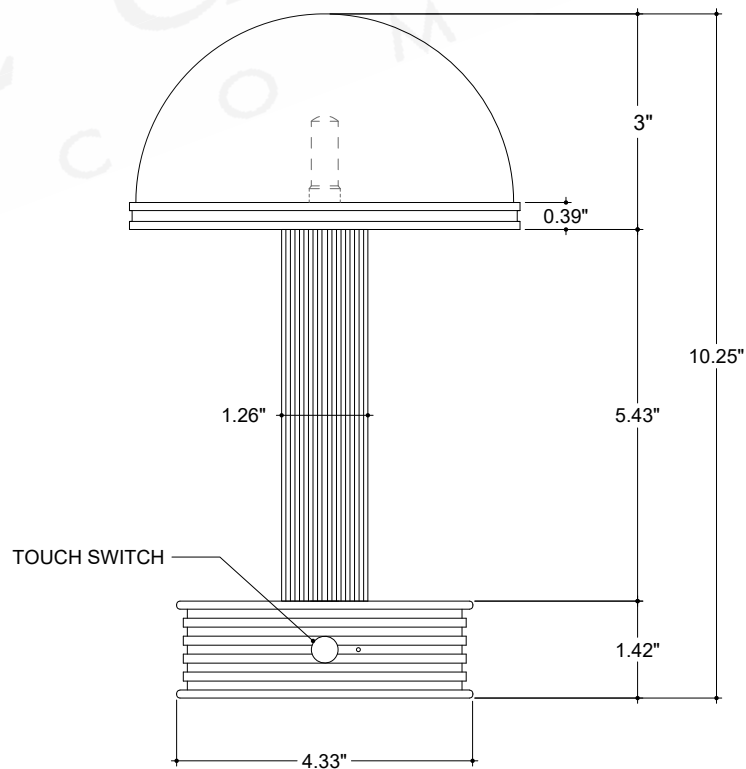

ITEM: 6700-0006

Overall Dimensions

Height: 10.25"

Diameter: 5.5"

TOP VIEW

FRONT VIEW