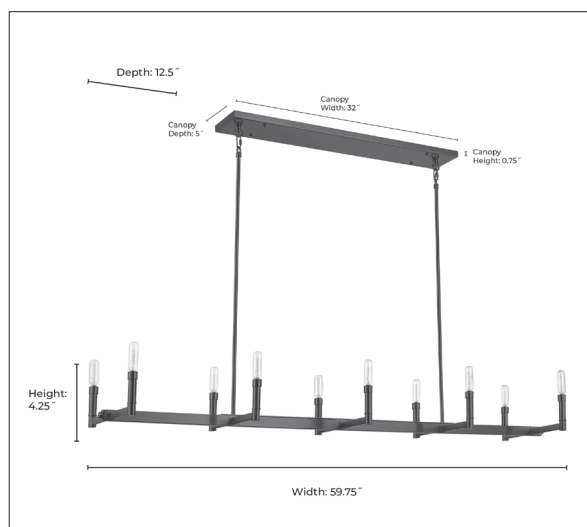

99701

DAXLEY TEN LIGHT LINEAR CHANDELIER

FINISH

MB - Matte Black

DIMENSIONS

Width 59.75"
Height 4.25"
Depth 12.5"
Canopy Width 32"
Canopy Height 0.75"
Canopy Depth 5"
Stems Included (2 ea.) 6", 12" & 18"
Wire 144"
Weight 13.64 lbs

MATERIAL

Steel

GLASS

No

LAMPING

Bulbs 10-Candle
Bulb Base Candelabra (E12)
Watts per Bulb 60W
Voltage 120V
Total Wattage 600W
Bulbs Included No

CERTIFICATION

ETL Listed Dry Location

ITEM NUMBER

SKU 99701 MB

99701 MB

Millennium Lighting
105 Declaration Drive
McDonough, GA 30253
www.millenniumlighting.com