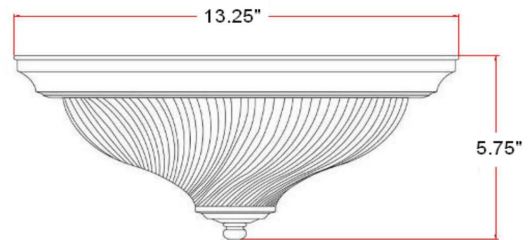

2-Light Ceiling Light
Polished Brass

SPECIFICATIONS

MOUNTING:	Flush Mount	LED BRIGHTNESS (LUMENS):	N/A
SLOPED CEILING ADAPTABLE:	No	LED COLOR CORRELATED TEMPERATURE (CCT):	N/A
LAMP TYPE 1:	2 lamps 60W Incandescent	LED COLOR RENDERING INDEX (CRI):	N/A
BULB INCLUDED:	No	LED EFFICACY:	N/A
WATTS PER BULB:	60W	LED AVERAGE RATED LIFE:	N/A
TOTAL WATTAGE:	120W	ENERGY EFFICIENT:	No
DIMMABLE:	Yes	LIGHTING AMPS:	0.5
MATERIAL CONSTRUCTION:	Steel	VOLTAGE:	120V
ASSEMBLED DIMENSIONS:	5.75" H x 13.25" L x 13.25" D		
WEIGHT:	3.70 lbs.		
BACKPLATE DIMENSIONS:	N/A		
CANOPY/PLATE DIMENSIONS:	n/a" H x 13" D		
GLASS/SHADE DIMENSIONS:	3.82" H x 10.07" L x 10.07" D		
GLASS/SHADE MATERIAL:	Glass		
GLASS/SHADE TYPE:	Frosted		
GLASS/SHADE COLOR:	White		