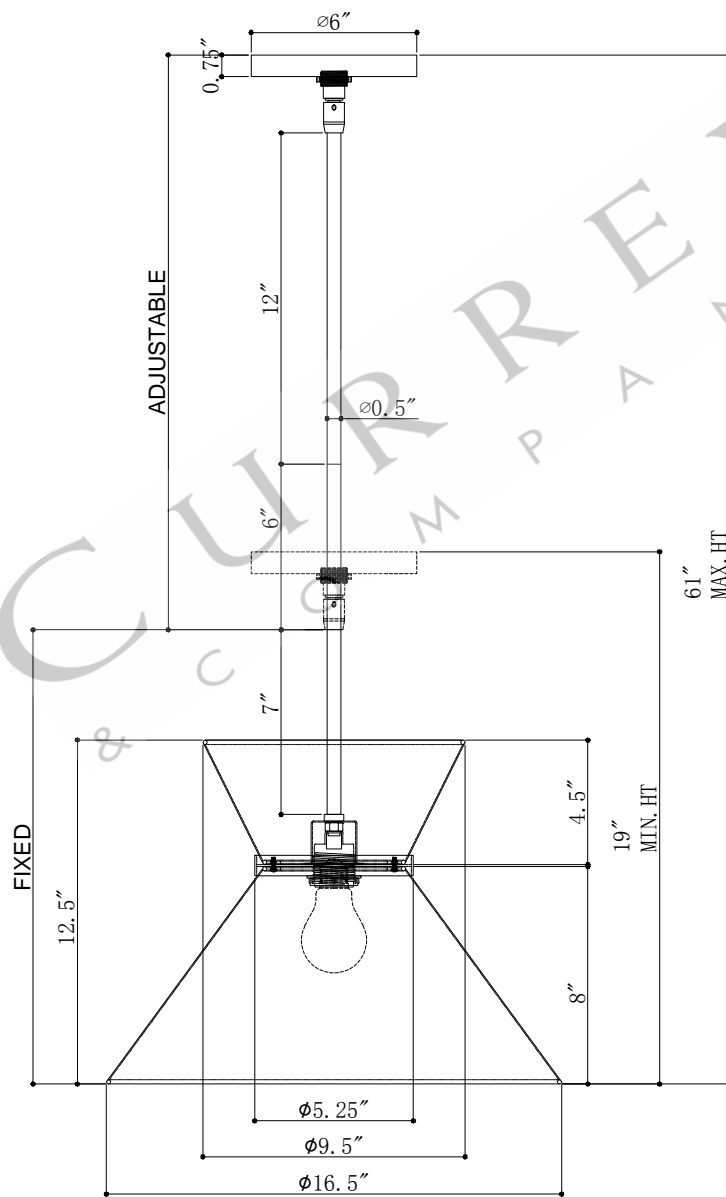

16.5"DIA X 6.1"H BODY
 16.5"DIA X 12.5"H SHADE
 6"DIA X 0.75"H CANOPY

TOP VIEW

CANOPY DETAIL

FRONT VIEW

9000-1120B

ALL WORK © 2023 CURREY & COMPANY