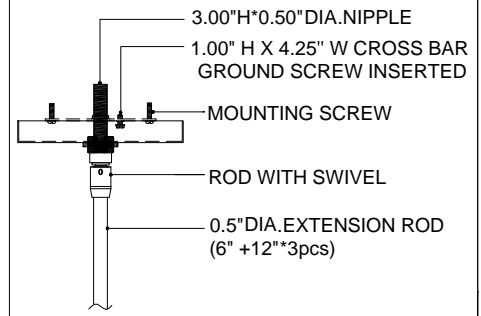

16.5"DIA X 6.1"H BODY
 16.5"DIA X 12.5"H SHADE
 6"DIA X 0.75"H CANOPY

TOP VIEW

CANOPY DETAIL

FRONT VIEW

9000-1120B

ALL WORK © 2023 CURREY & COMPANY