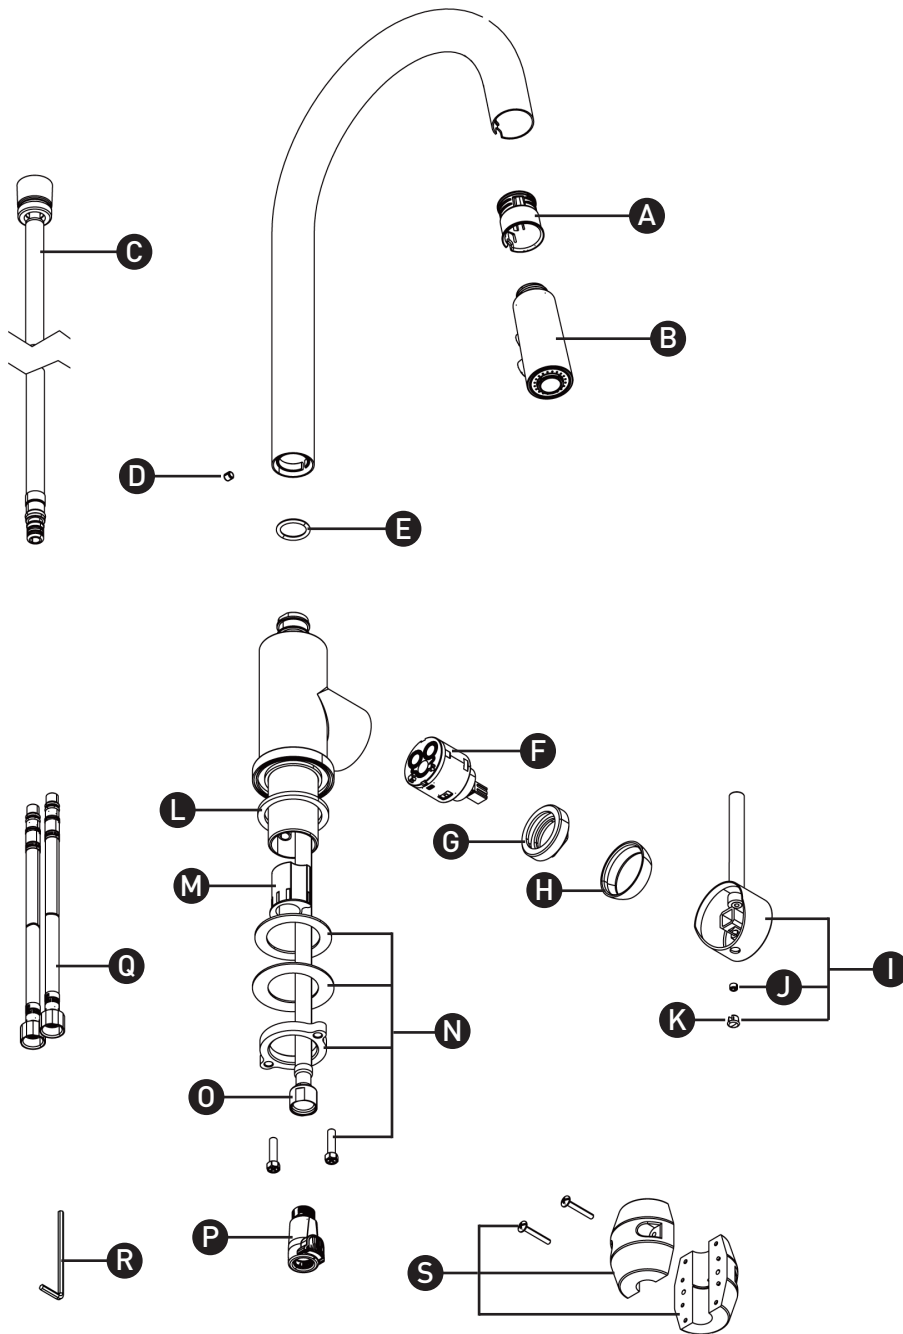

ORDER BY PART NUMBER

## ILLUSTRATED PARTS

### JL101

Joli kitchen faucet with spray

ID	Kit Number	Finish
A	019-719	N/A
B*	4327	See below
C	7005	N/A
D*	142-040	See below
E	226-171	N/A
F	212930	N/A
G*	305-027	See below
H*	212929	See below
I*	212927	See below
J	152-040	N/A
K*	003-013	See below
L	212923	N/A
M	390-411	N/A
N	7472	N/A
O	7178	N/A
P	S7-443 (1.8gpm / 6.8l/min)	N/A
	S7-443-15 (1.5gpm / 5.7l/min)	N/A
	S7-443-12 (1.2gpm / 4.6l/min)	N/A
Q	7108 (2x)	N/A
R	505-025 (Allen Key 2.5mm)	N/A
S	9-535	N/A