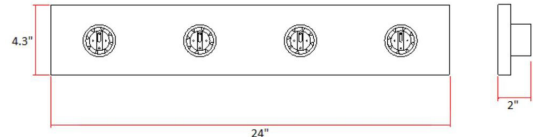

4-Light Vanity Wall Light
Satin Nickel

SPECIFICATIONS

MOUNTING:	Wall Mount	LED BRIGHTNESS (LUMENS):	N/A
SLOPED CEILING ADAPTABLE:	No	LED COLOR CORRELATED TEMPERATURE (CCT):	N/A
LAMP TYPE 1:	Maximum 60W Medium Base Bulb	LED COLOR RENDERING INDEX (CRI):	N/A
BULB INCLUDED:	No	LED EFFICACY:	N/A
WATTS PER BULB:	60W	LED AVERAGE RATED LIFE:	N/A
TOTAL WATTAGE:	240W	ENERGY EFFICIENT:	No
DIMMABLE:	Yes	LIGHTING AMPS:	N/A
MATERIAL CONSTRUCTION:	Steel	VOLTAGE:	120V
ASSEMBLED DIMENSIONS:	4.3" H x 24" L x 2" D		
WEIGHT:	3.31 lbs.		
BACKPLATE DIMENSIONS:	N/A		
CANOPY/PLATE DIMENSIONS:	N/A		
GLASS/SHADE DIMENSIONS:	N/A		
GLASS/SHADE MATERIAL:	N/A		
GLASS/SHADE TYPE:	N/A		
GLASS/SHADE COLOR:	N/A		