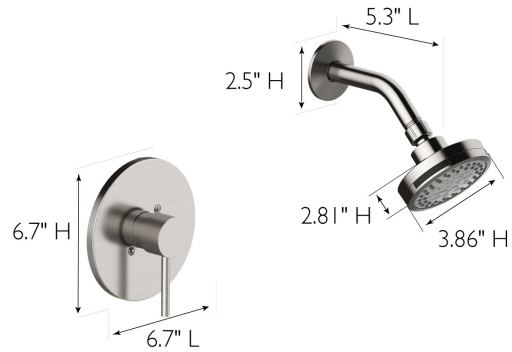

Eastport II Shower Trim with Valve Satin Nickel

SPECIFICATIONS

MATERIAL:	Zinc/Brass	WEIGHT:	4 lbs.
HANDLE MATERIAL:	Zinc	PVD FINISH:	No
CARTRIDGE MATERIAL:	Ceramic	ESCUTCHEON INCLUDED:	Yes
WATERWAY MATERIAL:	Hybrid	VALVE INCLUDED:	Yes
VALVE MATERIAL:	Brass	PRESSURE BALANCED VALVE:	Yes
FLOW RATE:	1.8 GPM	SHOWER HEAD FUNCTIONS (QTY):	5
LOW FLOW:	Yes	SHOWER HEAD NOZZLE TYPE:	Raised
HANDLES CONFIGURATION:	Single Handle	SHOWER HEAD SHAPE:	Round
HANDLE REACH:	2.3"	SHOWER HEAD PUSH BUTTON:	No
QUICK ATTACH INCLUDED:	No		
DIMENSIONS FOR SHOWER ARM:	2.5" H x 5.3" L		
DIMENSIONS FOR SHOWER HEAD:	2.81" H x 3.86" L		
DIMENSIONS FOR TRIM:	6.7" H x 6.7" L		