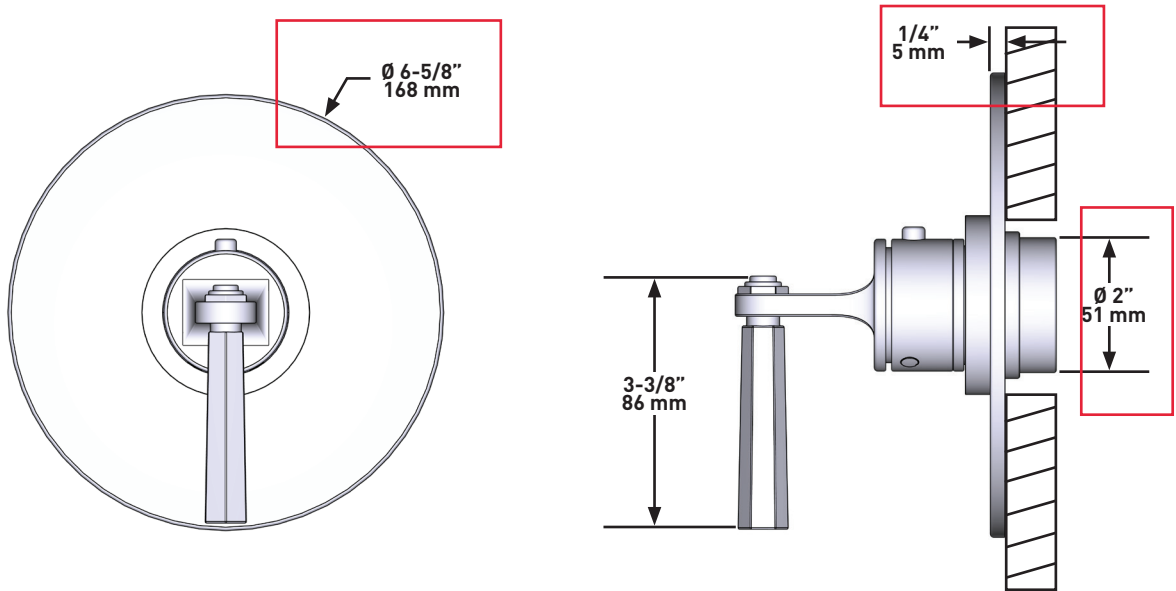

DESCRIPTION

- Temperature control only
- Rough-in valve sold separately:
 - Order 1005N rough-in valve
 - Volume control(s) required

STANDARDS

- ASME A112.18.1
- ADA

WARRANTY

- Most products or parts carry "Limited Warranties" against manufacturing defects. For US customers please visit houseofrohl.com/support and for Canadian customers please visit houseofrohl.ca/support for complete product and finish warranty.

SPECIFICATIONS

Modelle™

3/4" Thermostatic Trim Without Volume Control

MODELS: TMD13W1LM

For warranty or additional information, contact:

U.S.A.
houseofrohl.com/support
 1-800-777-9762

QUEBEC / MARITIMES / WESTERN CANADA
 QUÉBEC / MARITIMES / OUEST CANADIEN
 QUEBEC / MARITIMOS / CANADA OCCIDENTAL
houseofrohl.ca/support
 1-866-473-8442

ESPECIFICACIONES

Modelle™

Conjunto exterior termostático de 3/4 pulgadas sin control de volumen

MODELOS: TMD13W1LM

Para preguntas sobre la garantía o para obtener más información, favor de comunicarse con: