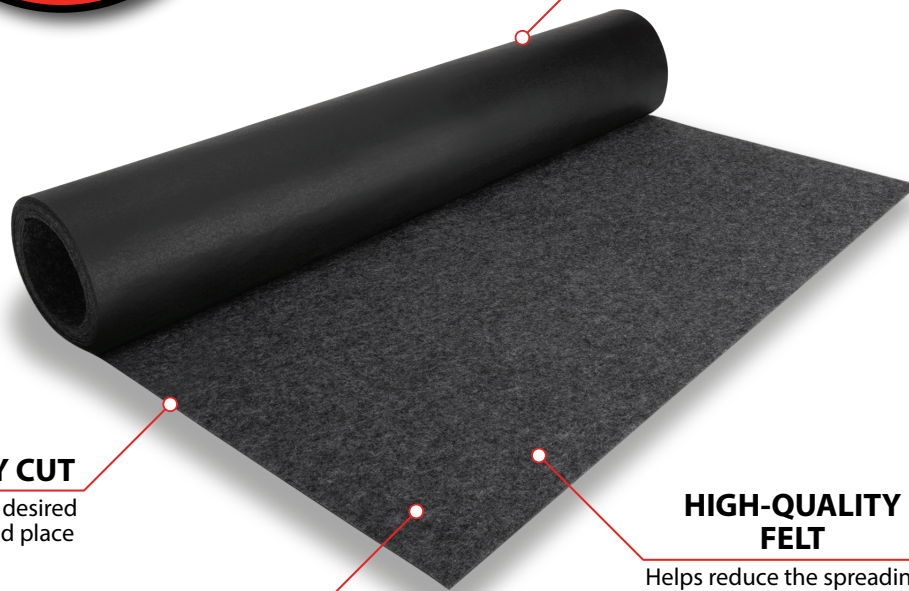

18 FT. X 2.4 FT. ABSORBENT FLOOR MAT

1.5 mm THICK

ADHESIVE BACKING

To reduce moisture seepage and slipping

EASILY CUT

To fit any desired shape and place

HIGH-QUALITY FELT

Helps reduce the spreading of dirt, grease, or any mess

EASY CLEAN UP

Use a vacuum and/or water with mild detergent

| Item # | Inner | Master | UPC | Packaging |
|---------------|-------|--------|--------------|-----------|
| W88802 | 0 | 10 | 039564150388 | Color Box |

- 18 ft. x 2.4 ft. (5.5 x 0.75m) absorbent floor mat
- Made of high quality felt with hot-melt adhesive backing to reduce moisture seepage and slipping
- Helps reduce the spreading of dirt, grease, or any mess
- Easily cut to fit any desired shape and place with double sided tape (included)
- Simply clean with vacuum and/or water with mild detergent if needed
- Hang dry only; do not use harsh chemicals or bleach when cleaning