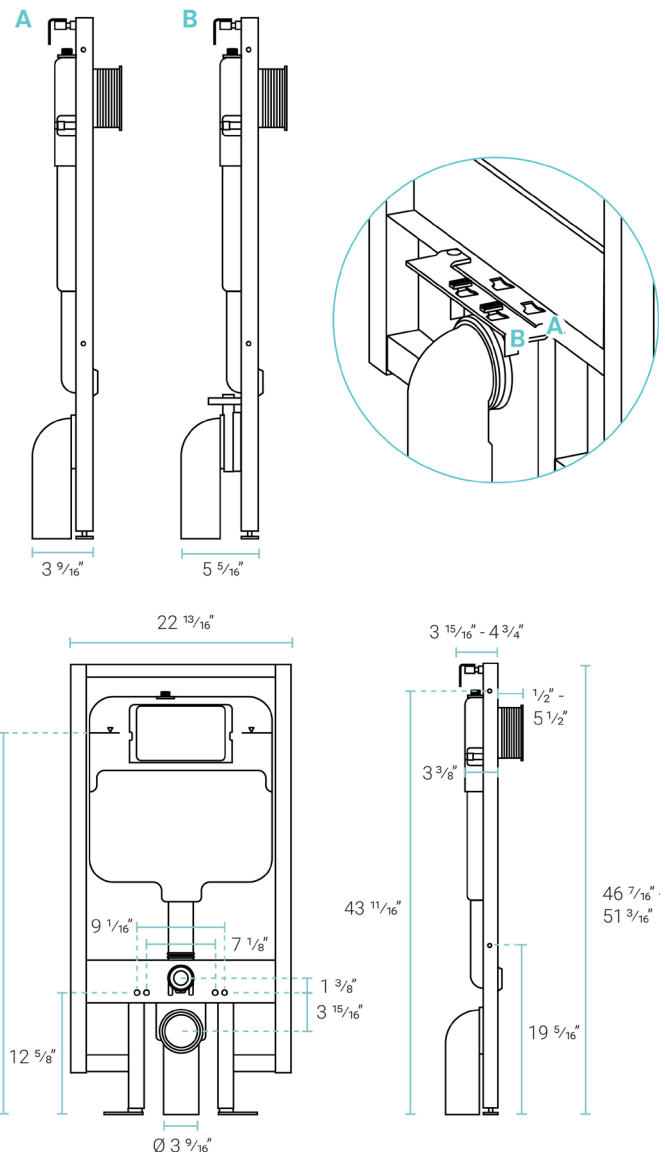

Required Parts (sold separately):

1. Flush Actuator Plate *
   - Wall-Hung Toilet *
2. Sold by Swiss Madison