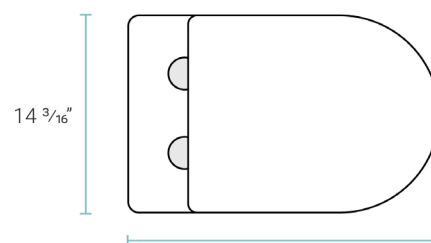

### Features:

- Space saving, wall-hung design
- Round compact bowl
- Glazed ceramic
- Adjustable bowl height
- Quick-release, soft-close seat

### Specifications:

- N.W: 68.3 lb.
- L: 20 1/2" x W: 14 3/16" x H: 12 5/8"

## Specifications:

- N.W: 33.0 lb.
- L: 22 <sup>13</sup>/<sub>16</sub>" x W: 4 <sup>3</sup>/<sub>4</sub>" x H: 51 <sup>3</sup>/<sub>16</sub>"

## Specifications:

- N.W: 2.0 lb.
- L: 9 <sup>5</sup>/<sub>16</sub>" x W: <sup>5</sup>/<sub>16</sub>" x H: 6"