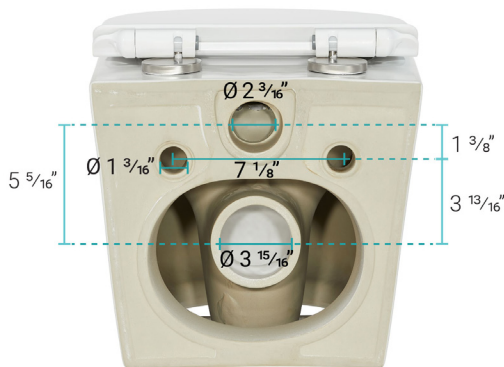

### Features:

- Space saving, wall-hung design
- Round compact bowl
- Glazed ceramic
- Adjustable bowl height
- Quick-release, soft-close seat

### Installation:

- Top-mount, wall hung
- 7" P-Trap

### Specifications:

- N.W: 68.3 lb.
- L: 20 1/2" x W: 14 3/16" x H: 12 5/8"

## Specifications:

- N.W: 33.0 lb.
- L: 22 <sup>13</sup>/<sub>16</sub>" x W: 4 <sup>3</sup>/<sub>4</sub>" x H: 51 <sup>3</sup>/<sub>16</sub>"