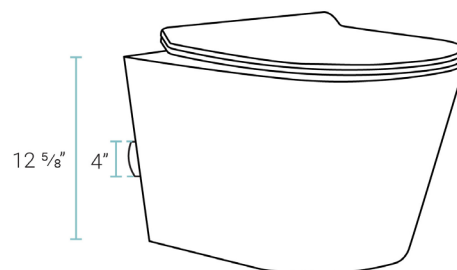

### Features:

- Space saving, wall-hung design
- Round compact bowl
- Glazed ceramic
- Adjustable bowl height
- Quick-release, soft-close seat

### Specifications:

- N.W: 68.3 lb.
- L: 20 1/2" x W: 14 3/16" x H: 12 5/8"

## Specifications:

- N.W: 33.0 lb.
- L: 22 <sup>13</sup>/<sub>16</sub>" x W: 4 <sup>3</sup>/<sub>4</sub>" x H: 51 <sup>3</sup>/<sub>16</sub>"

## Specifications:

- N.W: 2.0 lb.
- L: 9 <sup>5</sup>/<sub>16</sub>" x W: <sup>5</sup>/<sub>16</sub>" x H: 6"