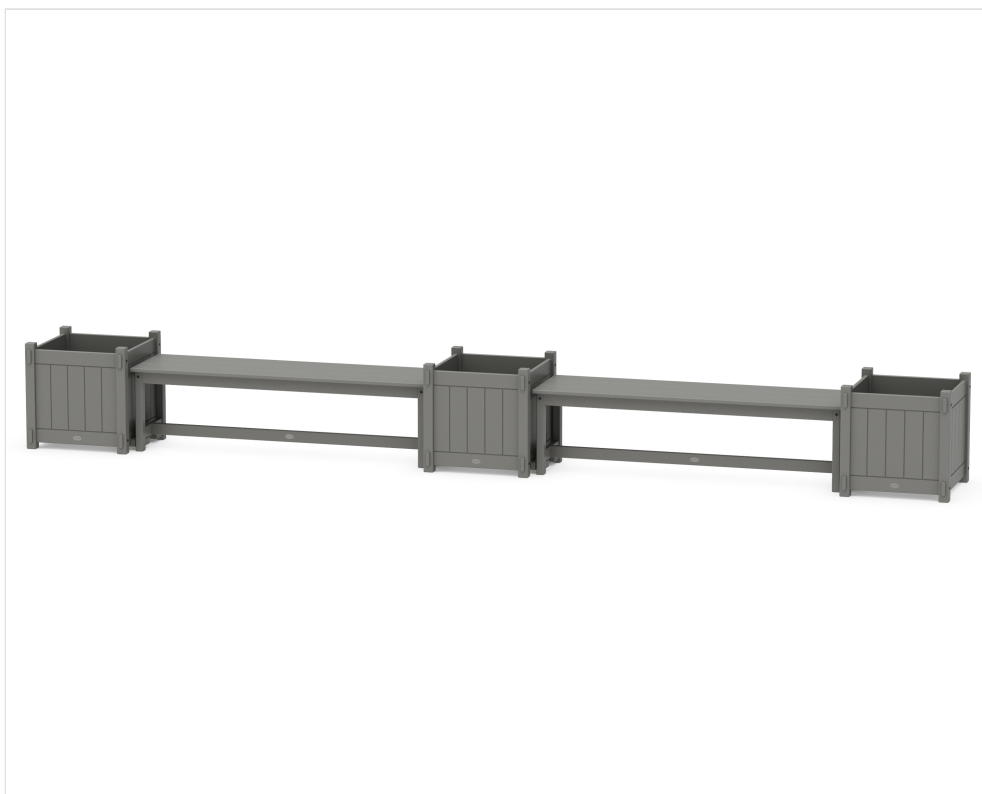

POLYWOOD®

Sustainable Outdoor Furniture

CLIMATETUFF™
MATERIALS

COLORSTAY™
TECHNOLOGY

MADE IN
THE USA

CONSCIOUSLY
CRAFTED

60" Vineyard Straight Double Planter Bench Set - Large

BRAND | POLYWOOD®

COLLECTION | Vineyard

SKU | PWS3042-1

SET WEIGHT + DIMENSIONS

Overall Set Weight	225.5 lbs
Recommended Minimum Space (Based on pictured configuration)	104.0" W x 21.0" H x 22.0" D

INDIVIDUAL ITEM DIMENSIONS

Qty	NAME	SKU	DIMENSIONS (W x H x D)
2	60" Planter Bench	BNP60	60.0" x 16.75" x 16.38"
3	Vineyard Large Square Planter Box	6311S	21.53" x 21.0" x 20.73"
4	Modular Planter Connection Block	P15675	1.5" x 4.0" x 12.5"