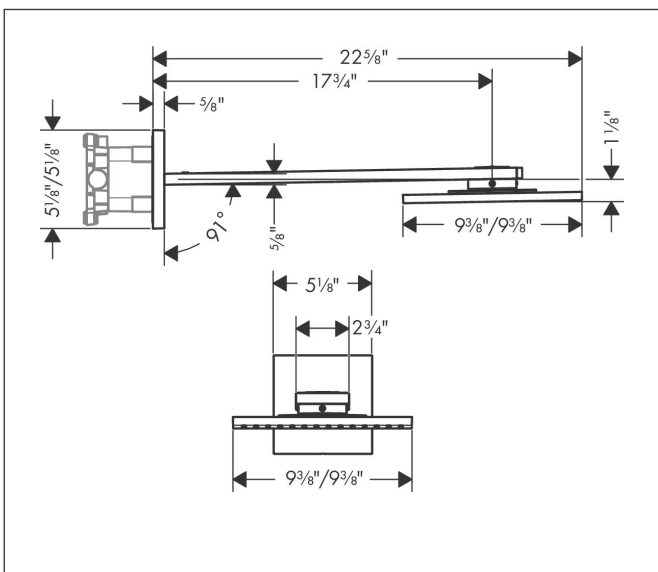

Brand AXOR  
 Art. Name **AXOR ShowerSolutions** Showerhead 250 Square 2-Jet with Showerarm Trim, 2.5 GPM  
 Art. Nr. 35310251  
 Surface brushed gold optic  
 Pos. 1

## Features

- Consists of: Showerhead, Showerarm, Green Diverter
- Shower head size: 250 x 250 mm
- Spray modes: PowderRain, Intense PowderRain
- Select button on thermostat
- Dynamic spray nozzles move out while using
- Flow: 2.5 GPM (9.5 L/Min)
- Showerhead removable for cleaning
- ServiceCard with sieve can be removed without tools for cleaning purpose