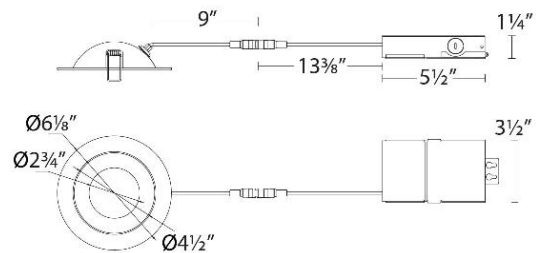

WAC LIGHTING

Lotos 4" & 6" Round

Adjustable Downlight 5CCT

Fixture Type: _____
 Catalog Number: _____
 Project: _____
 Location: _____

Model	Beam	Color Temp & CRI	Lumens	CBCP	Finish
R6ERAR	W 45°	9CS 2700K/3000K/3500K/4000K/5000K - 90	1290 1340	1920 1896	BK Black WT White

FEATURES

- 5-CCT Switchable between 2700K and 5000K
- Multiple LED array for uniform illumination
- Rotatable multi-axis gimbal ring
- Driver included
- 5 year warranty

SPECIFICATIONS

Color Temp:	2700K/3000K/3500K/4000K/5000K
Input:	120 -277 VAC,50/60Hz
CRI:	90
Dimming:	ELV: 100-5% ,TRIAC: 100-5%
Rated Life:	50000 Hours
Mounting:	Heavy gauge retention clips secures fixture to ceiling
Standards:	ETL, cETL, Title 24 JA8 Compliant, Energy Star 2.0 Wet Location Listed
Construction:	Steel with frosted TIR lens

FINISHES:

LINE DRAWING:

R6ERAR-W930-WT