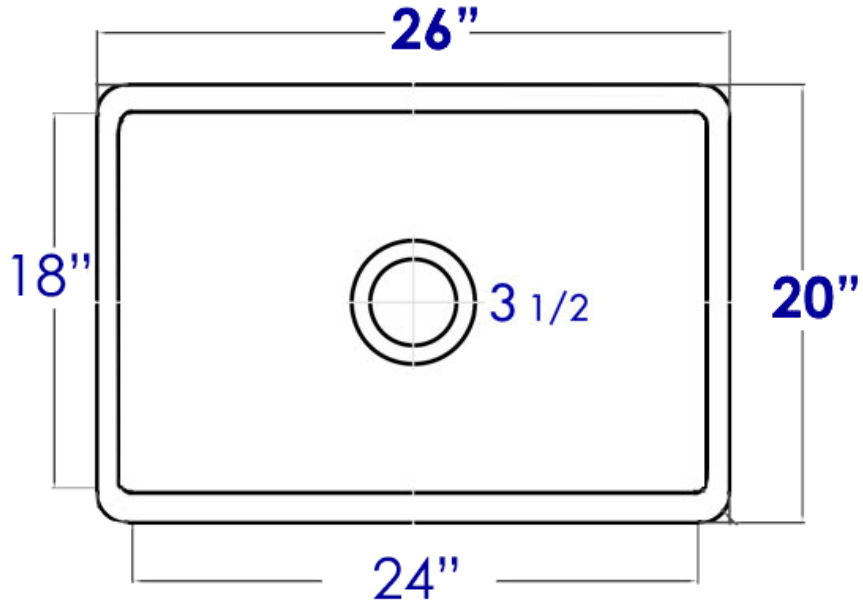

AB505

26" Contemporary Smooth Fireclay Farmhouse Kitchen Sink

Note: All product dimensions are approximate and should be verified on site prior to installation.
Visit www.ALFIbrand.com for more information.