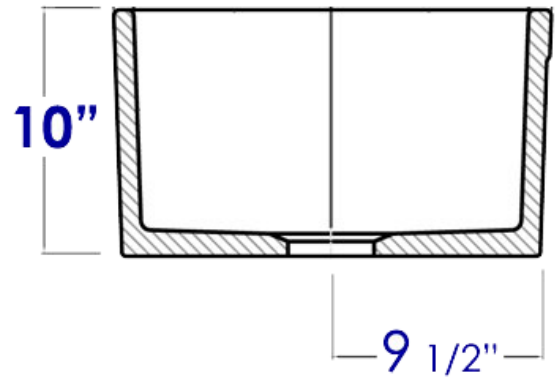

AB505

26" Contemporary Smooth Fireclay Farmhouse Kitchen Sink

Note: All product dimensions are approximate and should be verified on site prior to installation.
Visit www.ALFIbrand.com for more information.