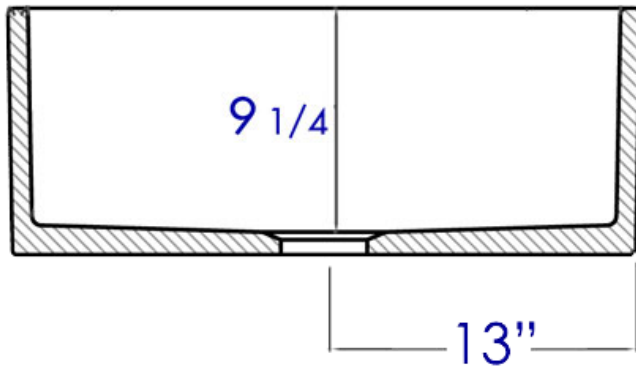

AB505

26" Contemporary Smooth Fireclay Farmhouse Kitchen Sink

Note: All product dimensions are approximate and should be verified on site prior to installation.
Visit www.ALFIbrand.com for more information.