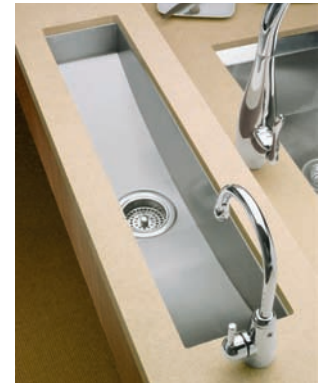

(A)

Undertone® Trough

This sink works as hard as you do. So whether the circumstances call for an entertainment sink, a prep sink or the perfect spot to chill wine or present freshly shucked oysters, the Undertone trough sink is what you make of it. Four distinctive length options conform to your needs and offer the ultimate in flexibility when designing your custom kitchen workspace.

(B)

(C)

Undertone 60" undercounter trough sink and Vinnata faucets with pull-down spray in Vibrant Stainless Stainless steel
60" x 8¹/₄"
Basin depth: 5¹⁵/₁₆"
Sink K-3157-NA
Faucet K-691-VS
Included accessories:

K-3127

K-3137

Undertone 33" undercounter trough sink and Wellspring® beverage faucet with Aquifer® filtration system in Polished Chrome Stainless steel
33" x 8¹/₄"
Basin depth: 5¹⁵/₁₆"
Sink K-3155-NA
Faucet K-6665-F-CP
Included accessories:

K-3127

K-3136

Undertone 43" undercounter trough sink and Clairette faucet with pull-down spray in Vibrant Brushed Nickel Stainless steel
43" x 8¹/₄"
Basin depth: 5¹⁵/₁₆"
Sink K-3156
Faucet K-692-BN
Included accessories: