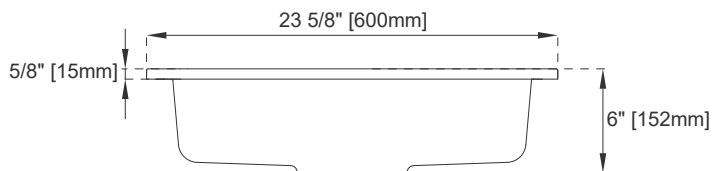

## Dimension

Length: 23-5/8"  
Width: 18-1/8"  
Basin Depth: 5-1/8"  
Overall Height: 6"  
Visible Height: 5/8"

# JAMES MARTIN VANITIES

SWB-S23.6-CHB

SWB-S23.6-GW

Top View

Side View

Front View

All dimensions are nominal

Visit website for warranty and installation information  
[www.jamesmartinvanities.com](http://www.jamesmartinvanities.com)