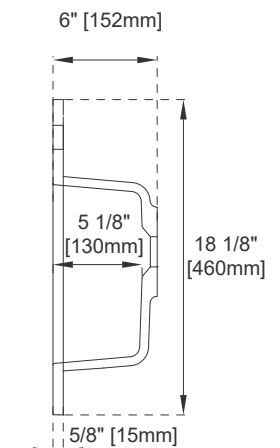

# 23.6" SWB SERIES BASIN

**JAMES MARTIN**  
VANITIES

SWB-S23.6-CHB

SWB-S23.6-GW

## Dimension

Length: 23-5/8"  
Width: 18-1/8"  
Basin Depth: 5-1/8"  
Overall Height: 6"  
Visible Height: 5/8"

# 23.6" SWB SERIES BASIN

# JAMES MARTIN VANITIES

SWB-S23.6-CHB

SWB-S23.6-GW

Top View

Side View

Front View

All dimensions are nominal

Visit website for warranty and installation information  
[www.jamesmartinvanities.com](http://www.jamesmartinvanities.com)