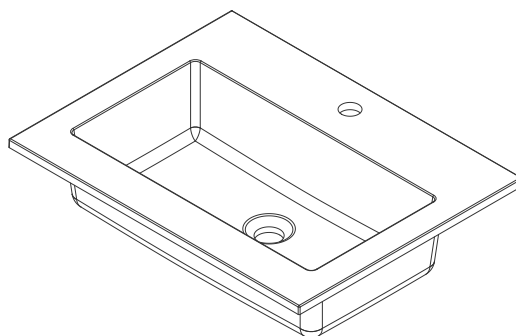

# 23.6" SWB SERIES BASIN

**JAMES MARTIN**  
VANITIES

SWB-S23.6-CHB

SWB-S23.6-GW

## Features and Materials

Countertop Materials: Composite Stone  
Number of Basins: One, Integrated Sinktop  
Basin Overflow: No  
Certifications: ICC-ES PMG-1568

## Dimension

Length: 23-5/8"  
Width: 18-1/8"  
Basin Depth: 5-1/8"  
Overall Height: 6"  
Visible Height: 5/8"