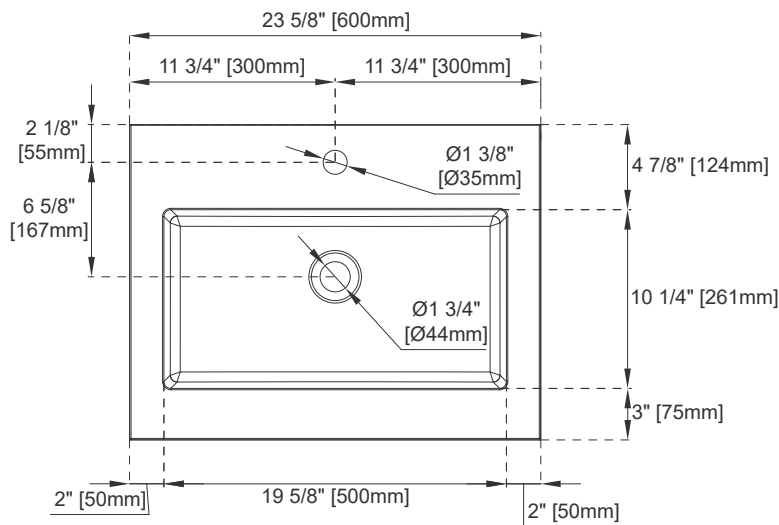

## Dimension

Length: 23-5/8"  
Width: 18-1/8"  
Basin Depth: 5-1/8"  
Overall Height: 6"  
Visible Height: 5/8"

# 23.6" SWB SERIES BASIN

# JAMES MARTIN VANITIES

SWB-S23.6-CHB

SWB-S23.6-GW

Top View

Side View

Front View

All dimensions are nominal

Visit website for warranty and installation information  
[www.jamesmartinvanities.com](http://www.jamesmartinvanities.com)