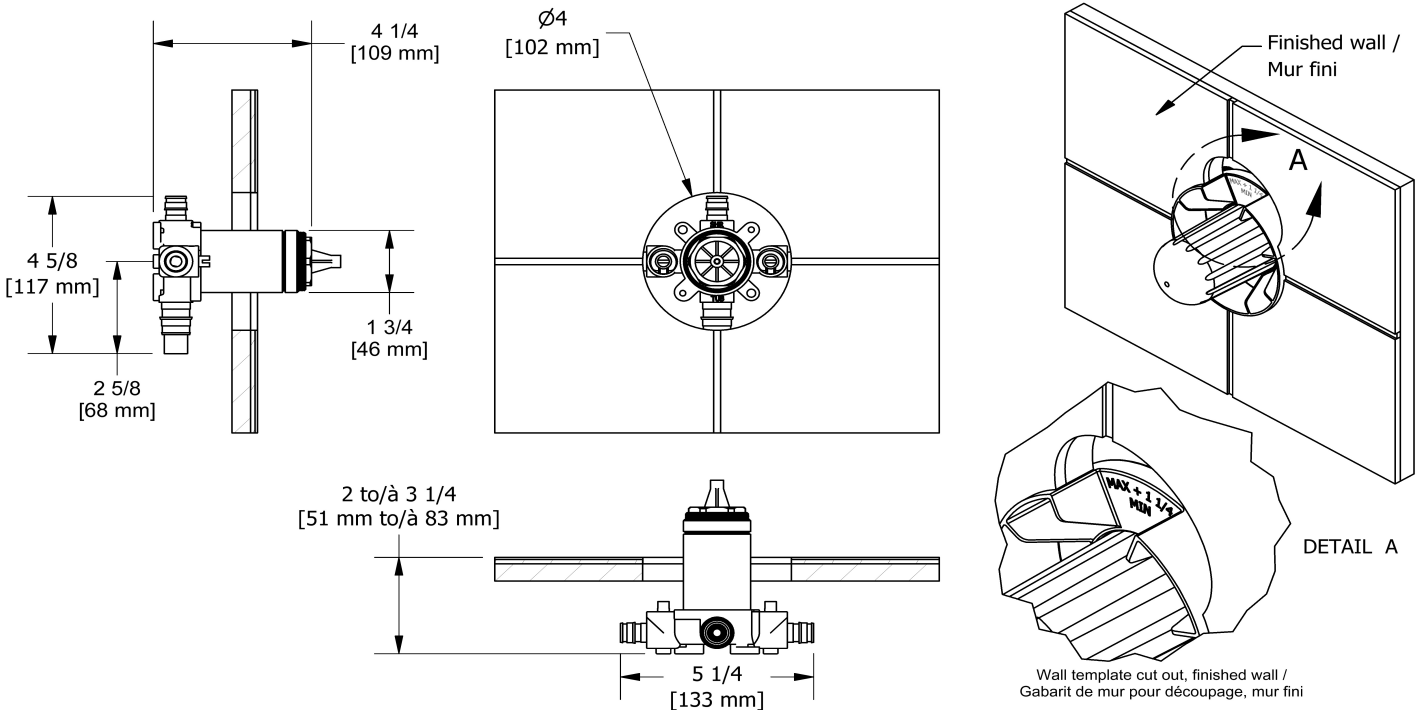

Sizes, models and finishes may differ from those presented.

Warranty

This **Riobel Inc.** product you have purchased carries a Limited Lifetime Warranty on the chrome, PVD finish, blacks and all working parts and is guaranteed from the initial purchase date against all manufacturing defects. All other finishes, including plastic components, are guaranteed for one year. All electric and/or electronic parts are covered by a 5-year limited warranty.

Customer Service

Ontario, West Canada : 888-287-5354 Quebec, Maritimes, United States : 866-473-8442