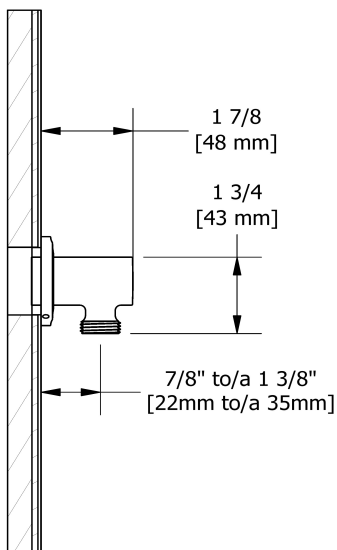

Sizes, models and finishes may differ from thoses presented.

Warranty

This **Riobel Inc.** product you have purchased carries a Limited Lifetime Warranty on the chrome, PVD finish, blacks and all working parts and is guaranteed from the initial purchase date against all manufacturing defects. All other finishes, including plastic components, are guaranteed for one year. All electric and/or electronic parts are covered by a 5-year limited warranty.

Customer Service

Ontario, West Canada : 888-287-5354 Quebec, Maritimes, United States : 866-473-8442