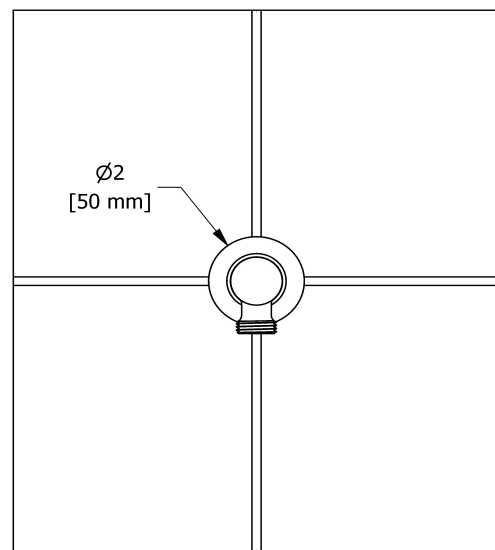

Sizes, models and finishes may differ from thoses presented.

Warranty

This **Riobel Inc.** product you have purchased carries a Limited Lifetime Warranty on the chrome, PVD finish, blacks and all working parts and is guaranteed from the initial purchase date against all manufacturing defects. All other finishes, including plastic components, are guaranteed for one year. All electric and/or electronic parts are covered by a 5-year limited warranty.

Customer Service

Ontario, West Canada : 888-287-5354 Quebec, Maritimes, United States : 866-473-8442