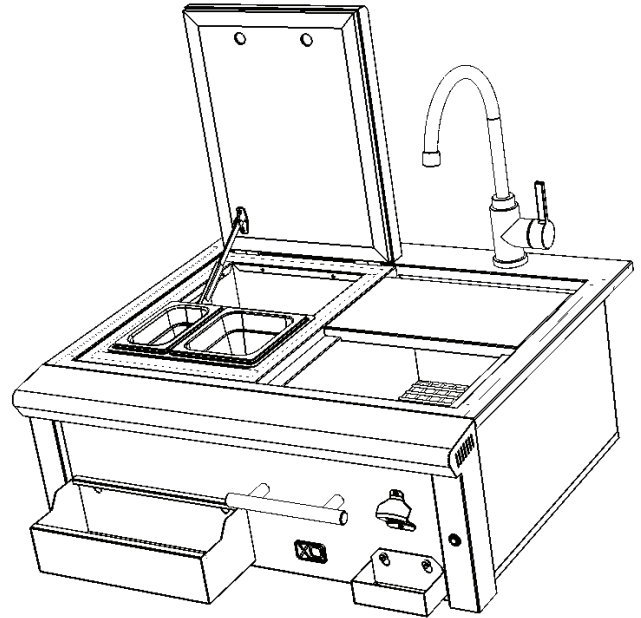

**MODEL:
XOG30BARPRO**

**PRO-GRADE LUXURY
COCKTAIL STATION**

**30
INCH**

Overall Dimensions

Width Height Depth

30" 28-1/4" 27-7/16"

Cut - Out Dimensions

Width Height Depth

29-1/8" 10-1/2" 24"