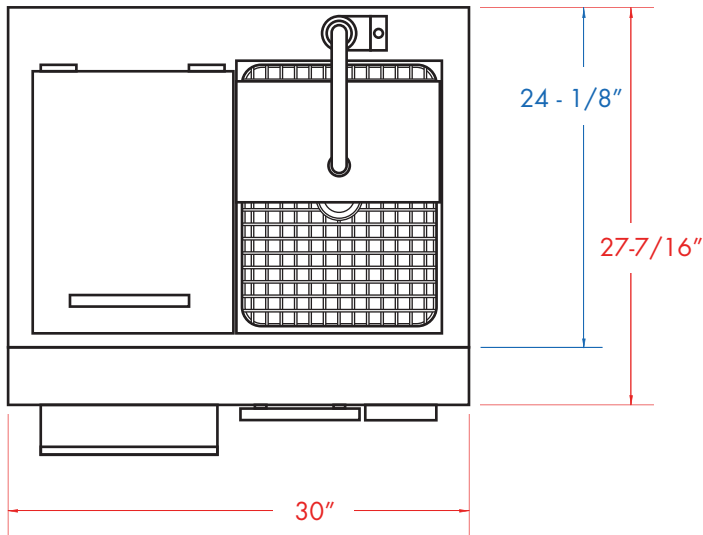

**MODEL:
XOG30BARPRO**

**PRO-GRADE LUXURY
COCKTAIL STATION**

**30
INCH**

Overall Dimensions

Width Height Depth

30" 28-1/4" 27-7/16"

Cut - Out Dimensions

Width Height Depth

29-1/8" 10-1/2" 24"