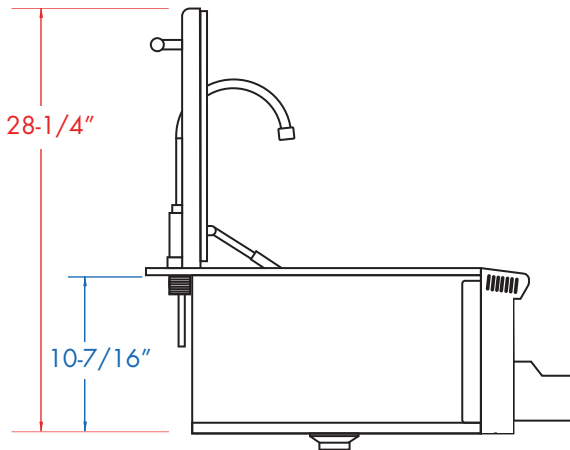

**MODEL:
XOG30BARPRO**

**PRO-GRADE LUXURY
COCKTAIL STATION**

**30
INCH**

Overall Dimensions

Width Height Depth

30" 28-1/4" 27-7/16"

Cut - Out Dimensions

Width Height Depth

29-1/8" 10-1/2" 24"