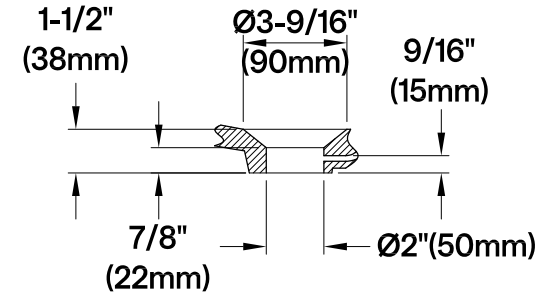

VTDE673223

66" Acrylic Freestanding Tub with Drain

Drain Hole Size

Scale (3:1)

View B

Scale (5:1)

Section A-A

M14 x 130 (4 pcs)

M14 x 100 (1 pc)