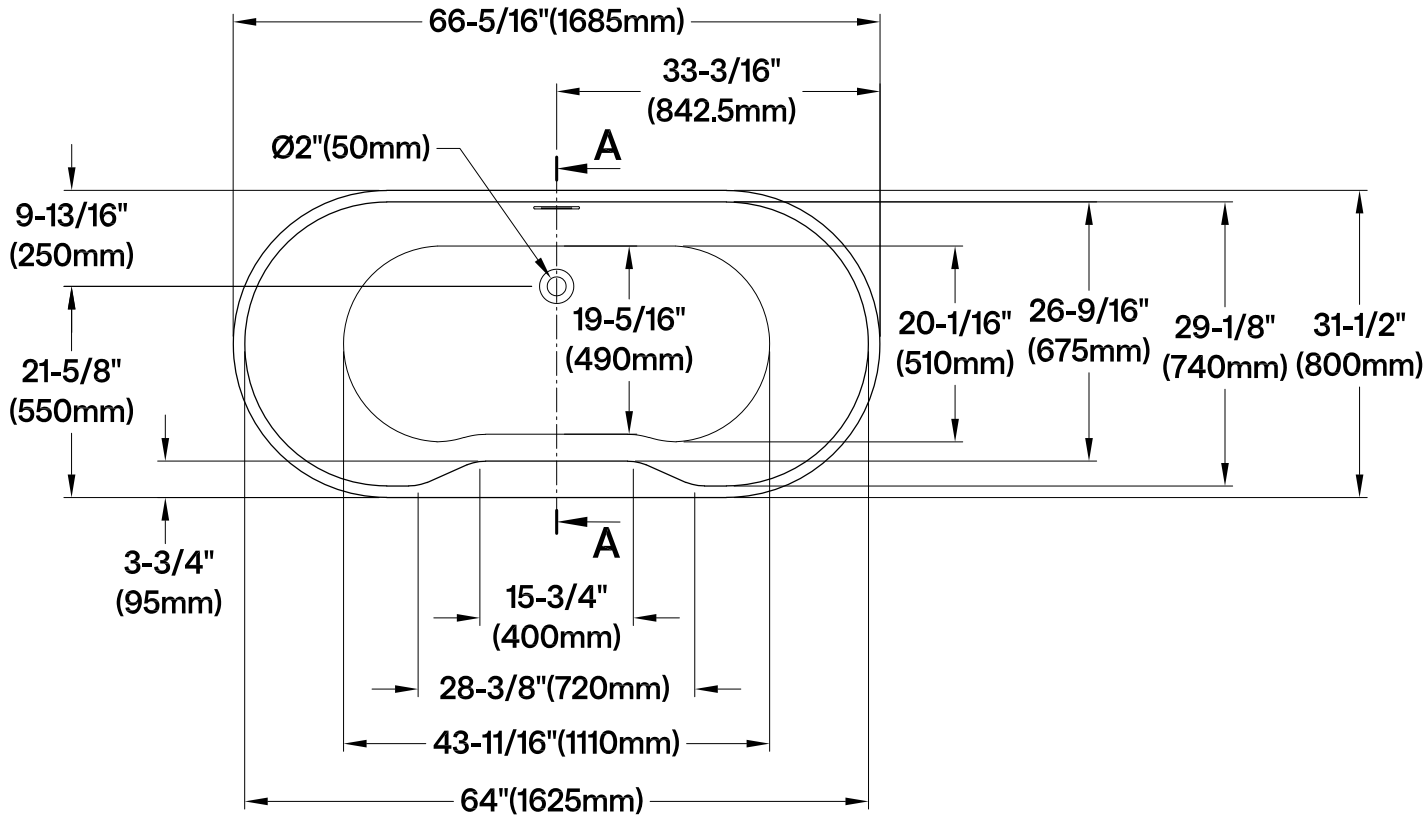

VTDE673223

66" Acrylic Freestanding Tub with Drain

Drain Hole Size

Scale (3:1)

View B

Scale (5:1)

Section A-A

M14 x 130 (4 pcs)

M14 x 100 (1 pc)