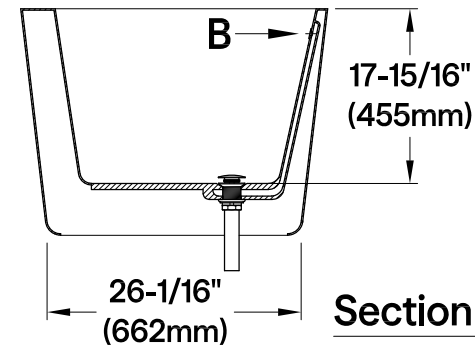

VTDE673223

66" Acrylic Freestanding Tub with Drain

Drain Hole Size

Scale (3:1)

View B

Scale (5:1)

Section A-A

M14 x 130 (4 pcs)

M14 x 100 (1 pc)