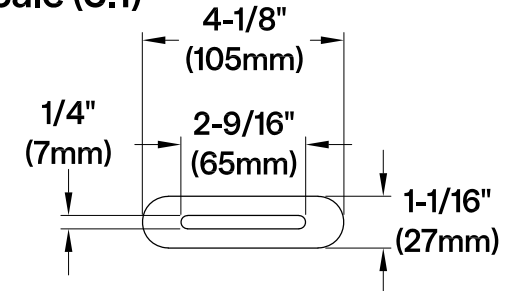

VTDE673223

66" Acrylic Freestanding Tub with Drain

Drain Hole Size

Scale (3:1)

View B

Scale (5:1)

Section A-A

M14 x 130 (4 pcs)

M14 x 100 (1 pc)