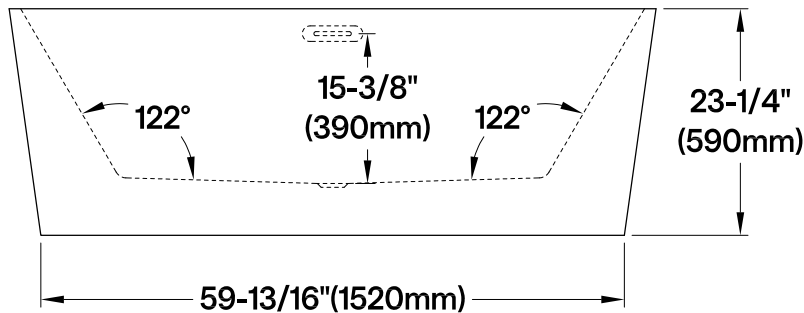

VTDE673223

66" Acrylic Freestanding Tub with Drain

Drain Hole Size

Scale (3:1)

View B

Scale (5:1)

Section A-A

M14 x 130 (4 pcs)

M14 x 100 (1 pc)