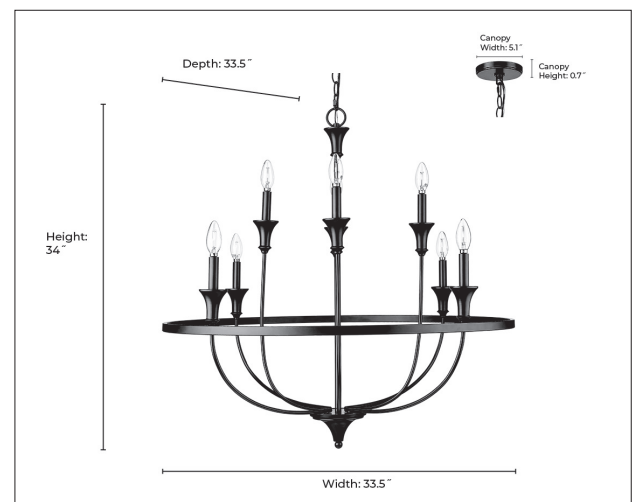

28108

EMERY EIGHT LIGHT CHANDELIER

FINISH

BN - Brushed Nickel
MB - Matte Black
MG - Modern Gold

DIMENSIONS

Width 33.5"
Height 34"
Canopy Width 5.1"
Canopy Height 0.7"
Canopy Depth 5.1"
Chain 60"
Wire 144"
Weight 11.22 lbs.

MATERIAL

Steel

Glass

Glass No

LAMPING

Bulbs 8-Candle
Bulb Base Candelabra (E12)
Watts per Bulb 40W
Voltage 120V
Total Wattage 320W
Bulbs Included No

CERTIFICATION

ETL Listed Dry

ITEM NUMBER

SKU's 28108 BN
28108 MB
28108 MG

28108 MG

28108 BN

28108 MB

Millennium Lighting
105 Declaration Drive
McDonough, GA 30253
www.millenniumlighting.com