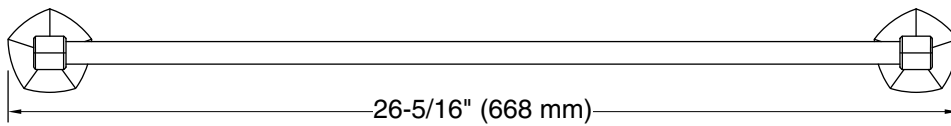

KOHLER®

Occasion®
24" towel bar
K-27061

Technical Information

All product dimensions are nominal.

Material: Zinc

1-800-4KOHLER (1-800-456-4537)

Kohler Co. reserves the right to make revisions without notice to product specifications.