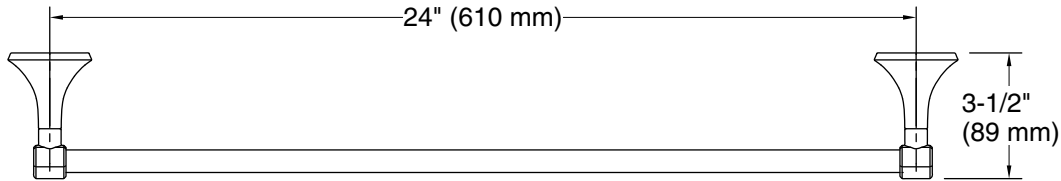

KOHLER®

Occasion®
24" towel bar
K-27061

Technical Information

All product dimensions are nominal.

Material: Zinc

1-800-4KOHLER (1-800-456-4537)

Kohler Co. reserves the right to make revisions without notice to product specifications.