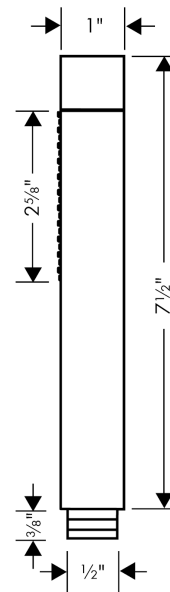

**AXOR Starck**  
**Baton Handshower 2-Jet, 2.0 GPM**  
Finishes : **chrome**    Part no. : **04304000**

## Scale drawing

**AXOR Starck**  
**Baton Handshower 2-Jet, 2.0 GPM**  
Finishes : **chrome**    Part no. : **04304000**

## Exploded drawing

Year of production: >01/18

**AXOR Starck**  
**Baton Handshower 2-Jet, 2.0 GPM**  
 Finishes : **chrome**    Part no. : **04304000**

## Spare parts list

Year of production: >01/18

Pos.	Description	Part no.	PC	PU
1	filter packing	94246000	0	1
2	selector assy	95511000	0	1
3	O-Ring 14x2,5	98189000	0	1