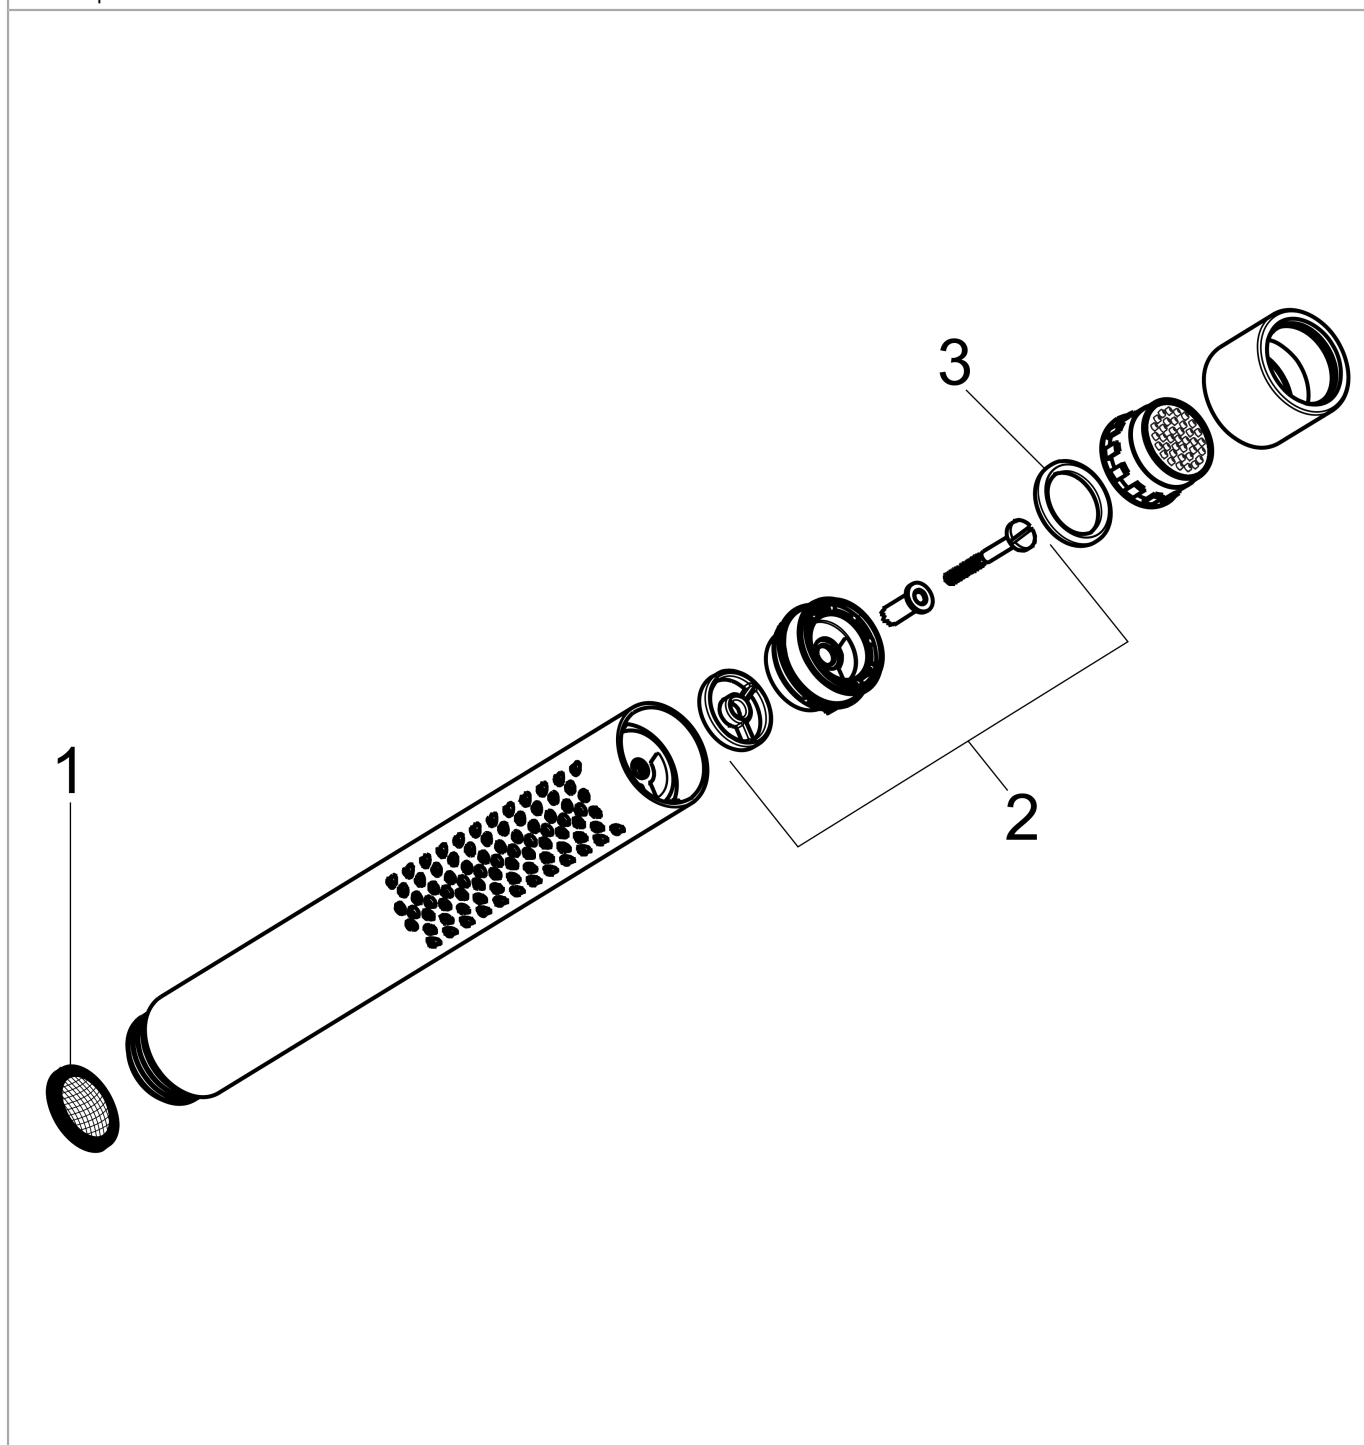

## Product image

## Scale drawing

**AXOR Starck**  
**Baton Handshower 2-Jet, 2.0 GPM**  
Finishes : **chrome**    Part no. : **04304000**

## Exploded drawing

Year of production: >01/18

**AXOR Starck**  
**Baton Handshower 2-Jet, 2.0 GPM**  
 Finishes : **chrome**    Part no. : **04304000**