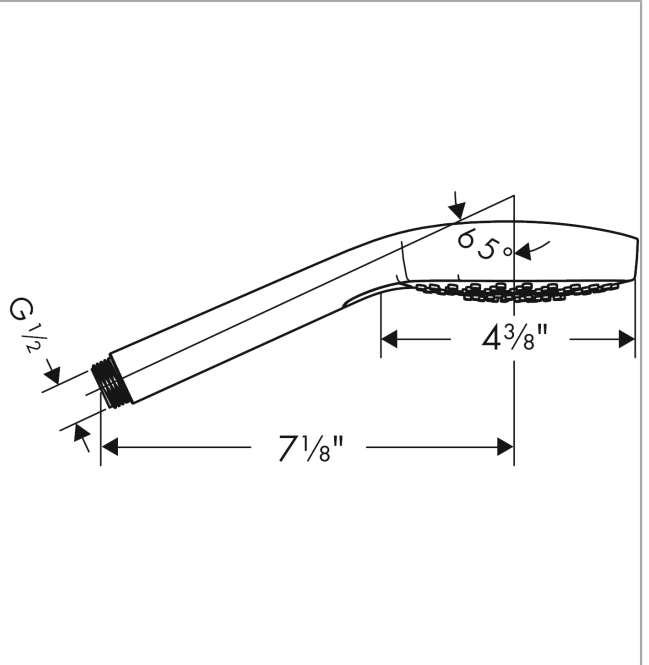

**Croma Select E**

**Handshower 110 3-Jet, 1.75 GPM**

Finishes : **white/chrome** Part no. : **04723400**

**Description**

**Features**

- Select button for comfortable alternation of spray modes
- 121 no-clog spray channels
- Spray modes: SoftRain, IntenseRain, Pulsating Massage
- Flow: 1.75 GPM (6.6 L/Min)
- Easy-to-clean white spray face

**Item details**

List Price \$ 130.00

**Technology**

**Compliance**

**Product image**

**Scale drawing**

**Croma Select E**  
**Handshower 110 3-Jet, 1.75 GPM**  
Finishes : **white/chrome** Part no. : **04723400**

Exploded drawing

Year of production: >01/18

**Croma Select E**  
**Handshower 110 3-Jet, 1.75 GPM**  
 Finishes : **white/chrome** Part no. : **04723400**

**Spare parts list**

Year of production: >01/18

<b>Pos.</b>	<b>Description</b>	<b>Part no.</b>	<b>Price</b>	<b>PU</b>
1	filter packing	94246000	-	1