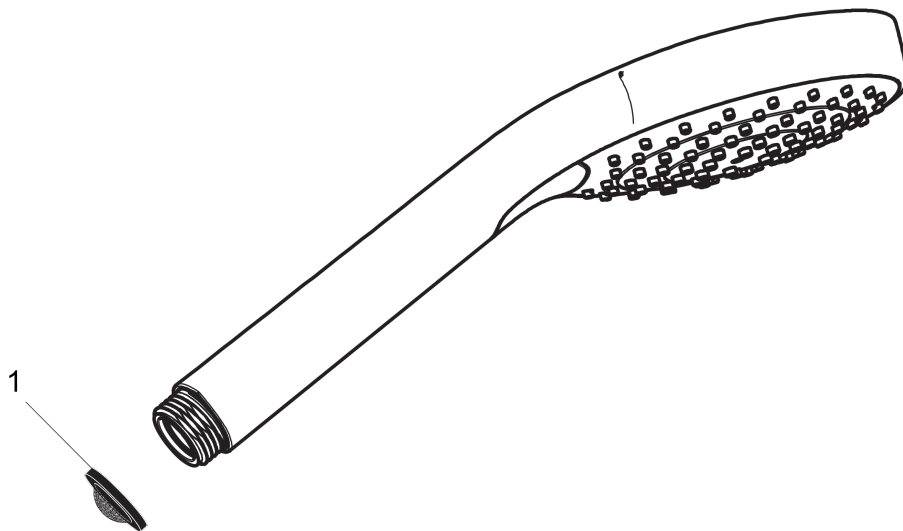

**Croma Select E**

**Handshower 110 3-Jet, 1.75 GPM**

Finishes : **white/chrome** Part no. : **04723400**

**Description**

**Features**

- Select button for comfortable alternation of spray modes
- 121 no-clog spray channels
- Spray modes: SoftRain, IntenseRain, Pulsating Massage
- Flow: 1.75 GPM (6.6 L/Min)
- Easy-to-clean white spray face

**Item details**

List Price \$ 130.00

**Technology**

**Compliance**

**Product image**

**Scale drawing**

**Croma Select E**  
**Handshower 110 3-Jet, 1.75 GPM**  
Finishes : **white/chrome** Part no. : **04723400**

Exploded drawing

Year of production: >01/18

**Croma Select E**  
**Handshower 110 3-Jet, 1.75 GPM**  
 Finishes : **white/chrome** Part no. : **04723400**

**Spare parts list**

Year of production: >01/18

<b>Pos.</b>	<b>Description</b>	<b>Part no.</b>	<b>Price</b>	<b>PU</b>
1	filter packing	94246000	-	1