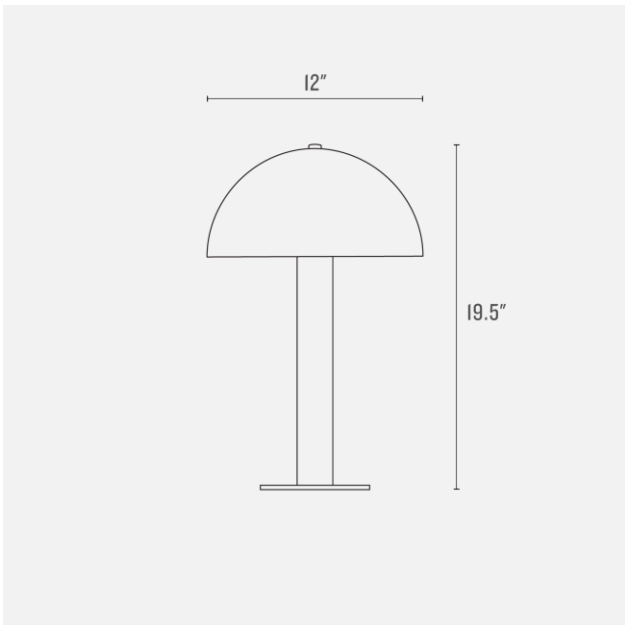

Voltage: 120 Volts

Location Rating: Damp

Dimensions:

Height: 19.5"

Diameter: 12" Dia

Materials: Brass, Steel (Colors)

Details: Includes 8 feet of black cloth cord and a two-prong plug

One year guarantee