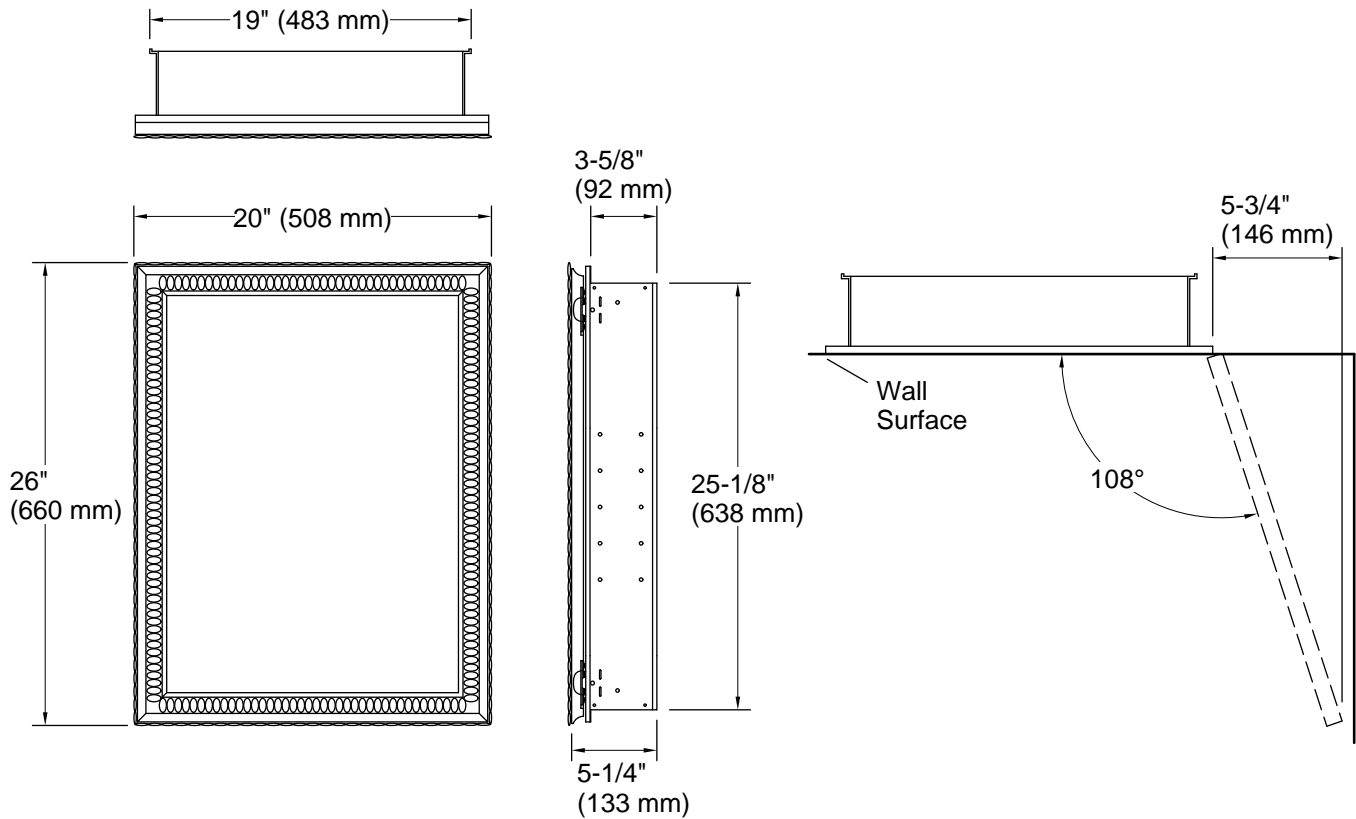

## Features

- Two adjustable tempered-glass shelves offer additional bathroom storage
- Mirrored door with silver-finish frame
- Mirrored interior
- Two-way adjustable hinges with 108° opening capability for easy cabinet access
- Includes side mirror kit for surface-mount installation

## Technical Information

All product dimensions are nominal.

## Notes

Install this product according to the installation guide.

When determining the height of the medicine cabinet, ensure the mirrored door will clear all obstacles (such as a faucet). A minimum distance of 3" (76 mm) is required.