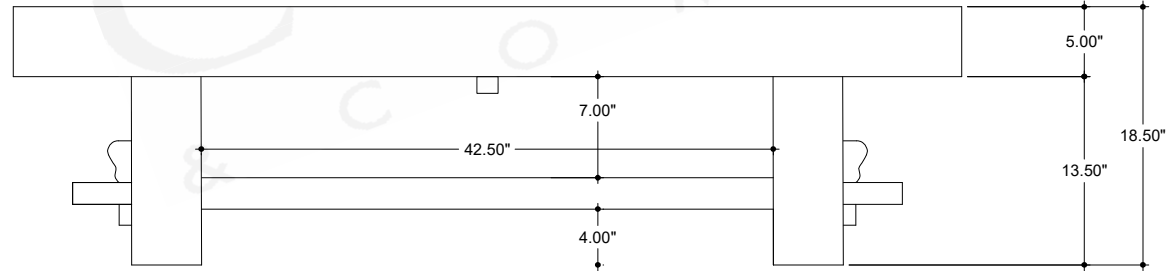

ITEM: 3000-0306

Overall Dimensions

Width: 68"
Depth: 14"
Height: 18.5"

TOP VIEW

FRONT VIEW

SIDE VIEW