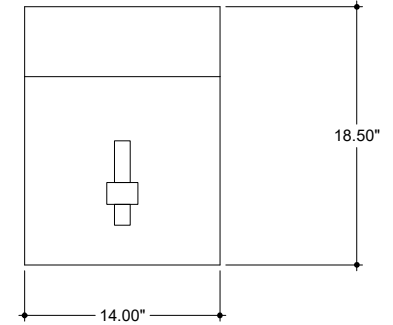

ITEM: 3000-0306

Overall Dimensions

Width: 68"
Depth: 14"
Height: 18.5"

TOP VIEW

FRONT VIEW

SIDE VIEW