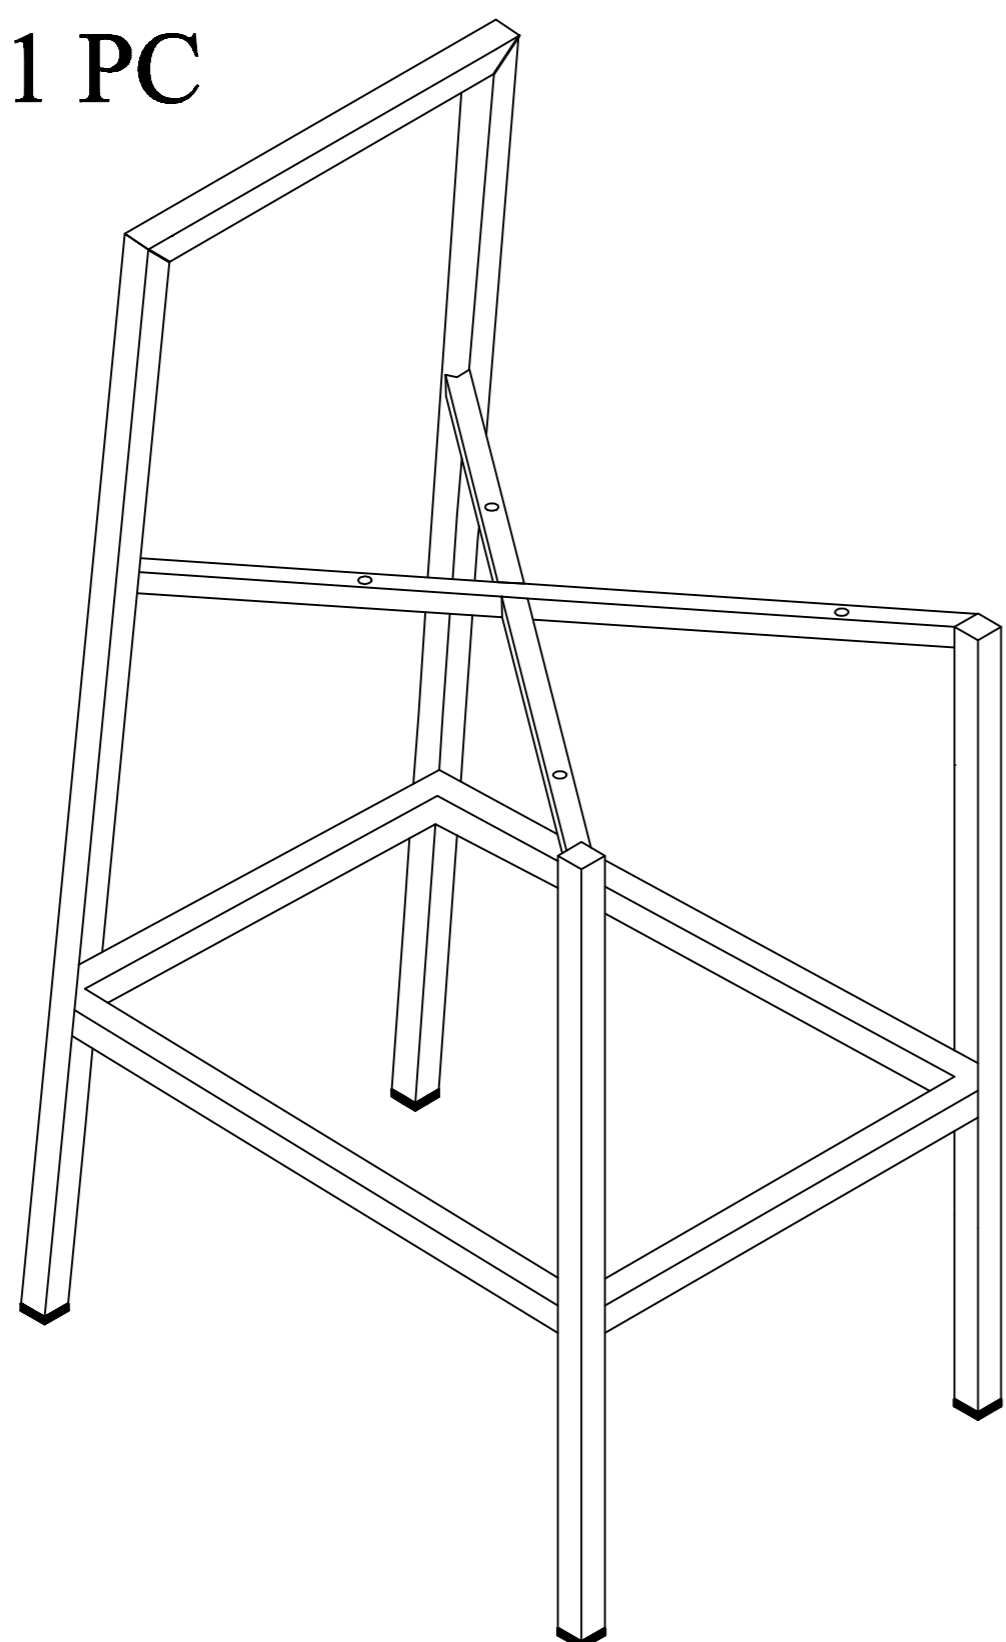

AMALFI METAL BACK BAR STOOL

ASSEMBLY INSTRUCTIONS

A. BASE 1 PC

B. SEAT 1 PC

HARDWARE PACKED IN BOX

1	ALLEN BOLT (M6X35)	4 PCS	2	SPRING WASHER (M6)	4 PCS	3	FLAT WASHER (M6)	4 PCS	4	ALLEN KEY (M4)	01 PC

AMALFI METAL BACK BAR STOOL